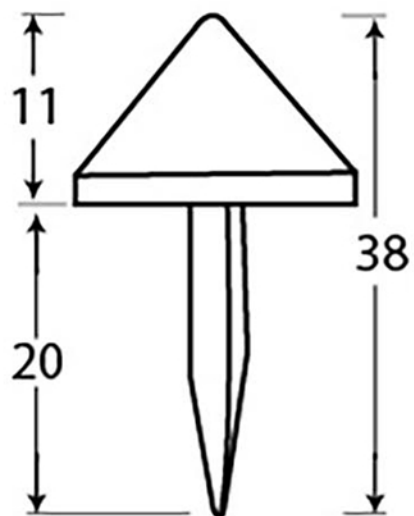

PRODUCT CODE 33193

HANDFORGED
TRADITIONAL
IRONMONGERY

Due to the hand crafted nature of our products all measurements are approximate and should be used as a guide only