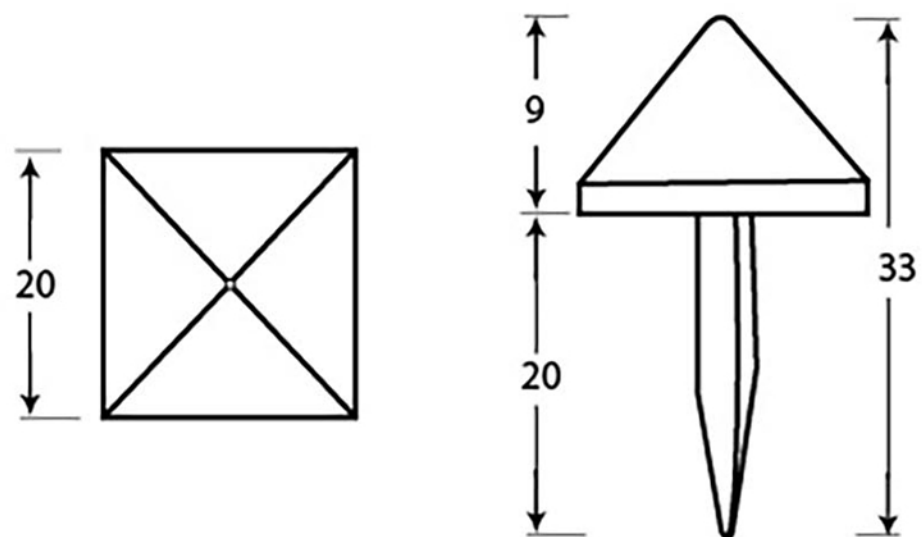

PRODUCT CODE 33194

HANDFORGED
TRADITIONAL
IRONMONGERY

Due to the hand crafted nature of our products all measurements are approximate and should be used as a guide only