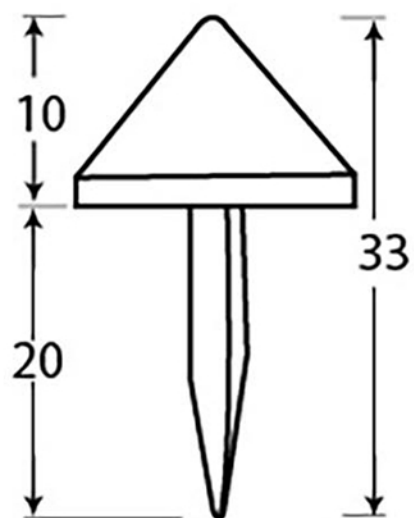

PRODUCT CODE 33195

HANDFORGED  
TRADITIONAL  
IRONMONGERY

Due to the hand crafted nature of our products all measurements are approximate and should be used as a guide only