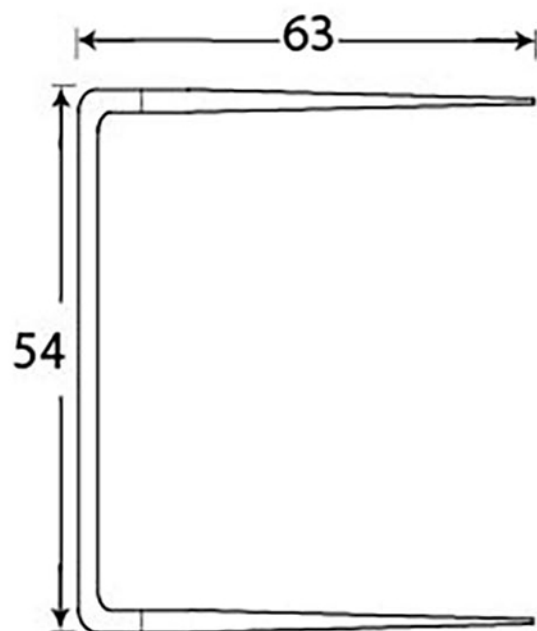

PRODUCT CODE 33202

HANDFORGED  
TRADITIONAL  
IRONMONGERY

Due to the hand crafted nature of our products all measurements are approximate and should be used as a guide only