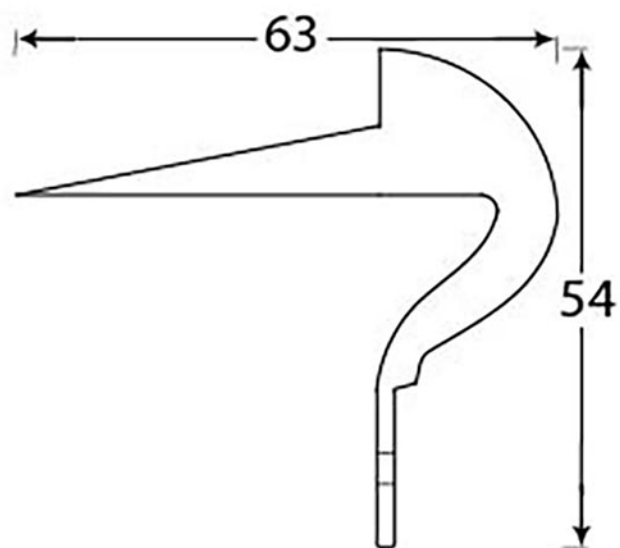

PRODUCT CODE 33203

HANDFORGED
TRADITIONAL
IRONMONGERY

Due to the hand crafted nature of our products all measurements are approximate and should be used as a guide only