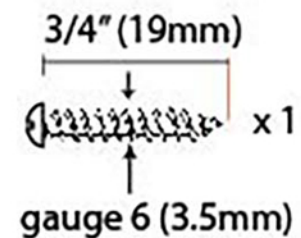

PRODUCT CODE 33203

HANDFORGED
TRADITIONAL
IRONMONGERY

Due to the hand crafted nature of our products all measurements are approximate and should be used as a guide only