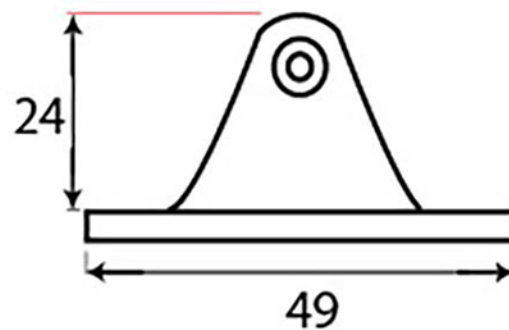

PRODUCT CODE 33205

3/4" (19mm)  
X2  
gauge 4 (3mm)

HANDFORGED  
TRADITIONAL  
IRONMONGERY

Due to the hand crafted nature of our products all measurements are approximate and should be used as a guide only