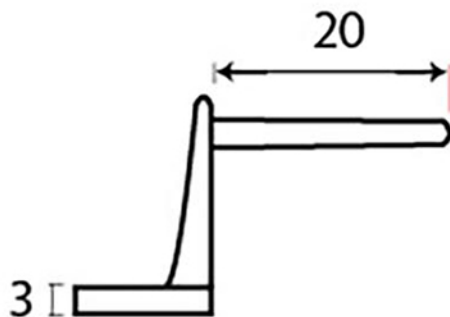

PRODUCT CODE 33205

3/4" (19mm)  
X2  
gauge 4 (3mm)

HANDFORGED  
TRADITIONAL  
IRONMONGERY

Due to the hand crafted nature of our products all measurements are approximate and should be used as a guide only