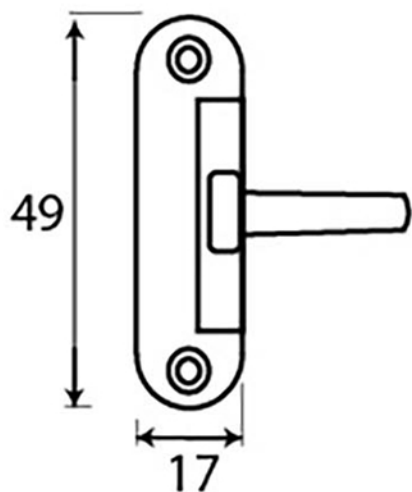

PRODUCT CODE 33205

3/4" (19mm)  
X2  
gauge 4 (3mm)

HANDFORGED  
TRADITIONAL  
IRONMONGERY

Due to the hand crafted nature of our products all measurements are approximate and should be used as a guide only