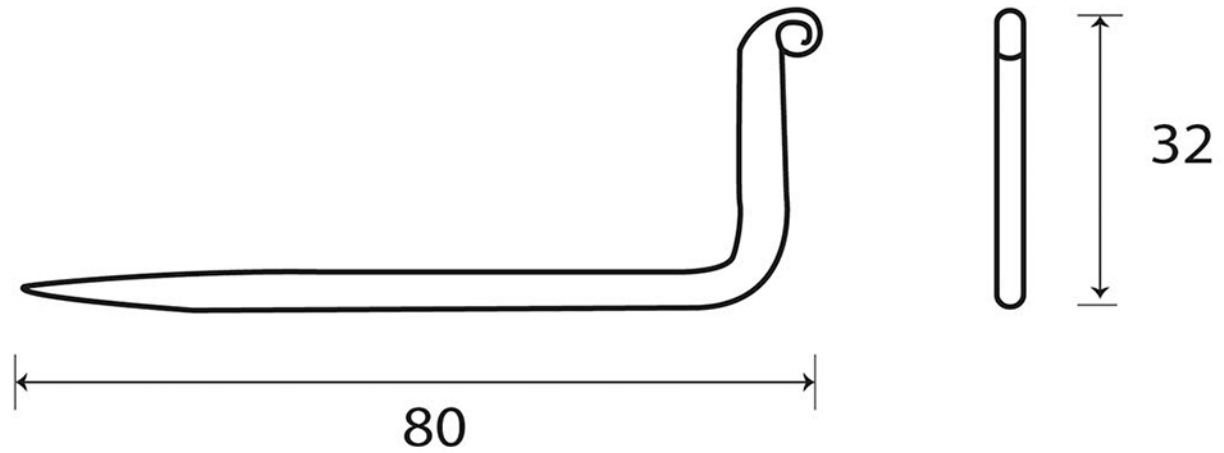

PRODUCT CODE 33214

HANDFORGED  
TRADITIONAL  
IRONMONGERY

Due to the hand crafted nature of our products all measurements are approximate and should be used as a guide only