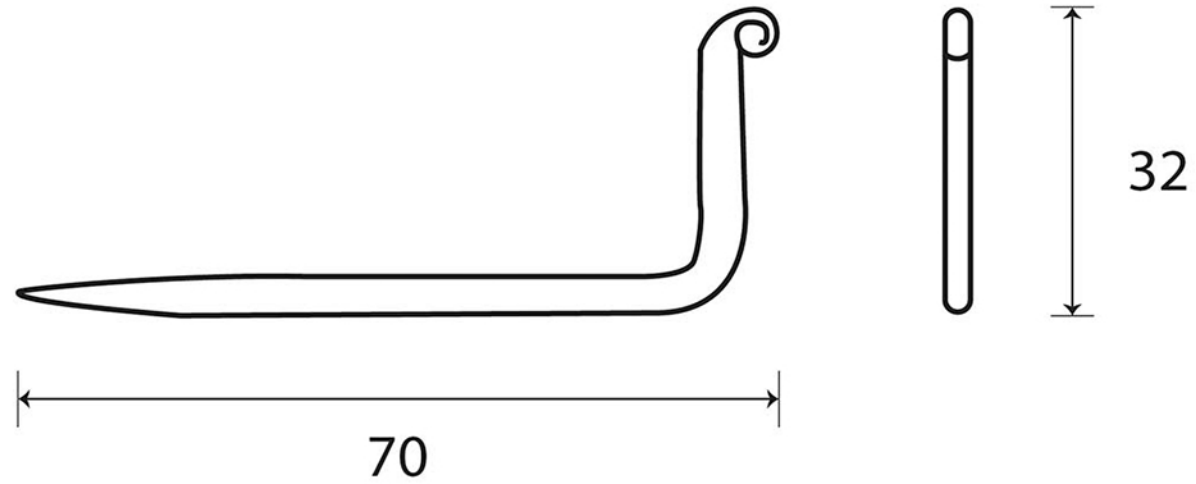

PRODUCT CODE 33215

HANDFORGED
TRADITIONAL
IRONMONGERY

Due to the hand crafted nature of our products all measurements are approximate and should be used as a guide only