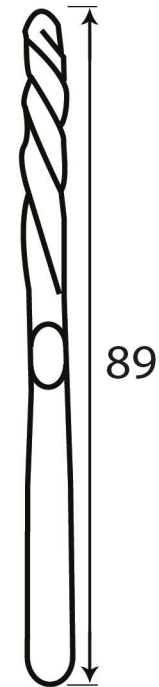

PRODUCT CODE 33220

HANDFORGED  
TRADITIONAL  
IRONMONGERY

Due to the hand crafted nature of our products all measurements are approximate and should be used as a guide only