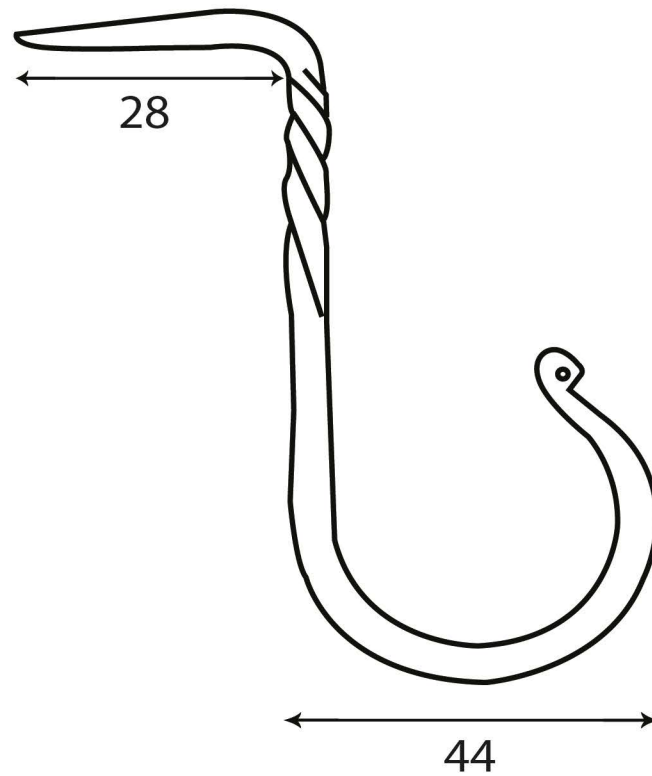

PRODUCT CODE 33220

HANDFORGED  
TRADITIONAL  
IRONMONGERY

Due to the hand crafted nature of our products all measurements are approximate and should be used as a guide only