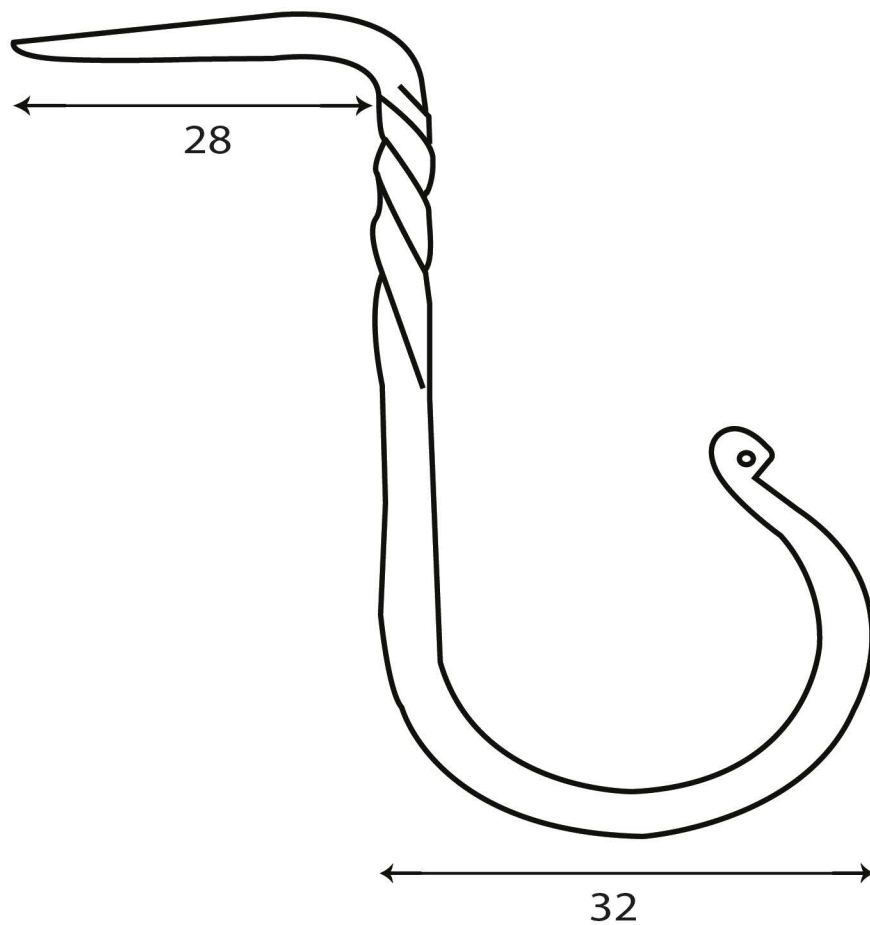

PRODUCT CODE 33221

HANDFORGED
TRADITIONAL
IRONMONGERY

Due to the hand crafted nature of our products all measurements are approximate and should be used as a guide only