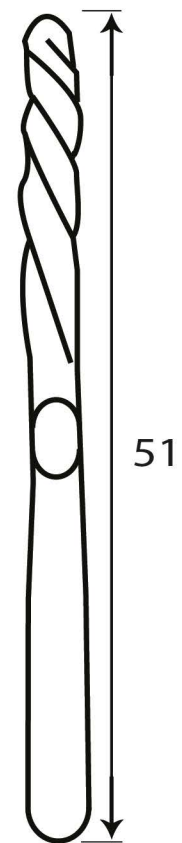

PRODUCT CODE 33221

HANDFORGED
TRADITIONAL
IRONMONGERY

Due to the hand crafted nature of our products all measurements are approximate and should be used as a guide only