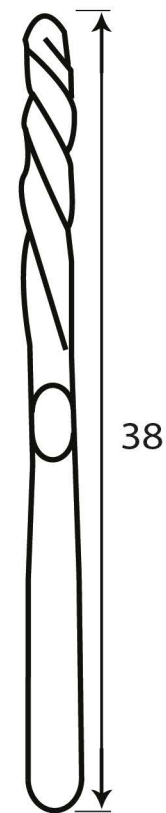

PRODUCT CODE 33222

HANDFORGED
TRADITIONAL
IRONMONGERY

Due to the hand crafted nature of our products all measurements are approximate and should be used as a guide only