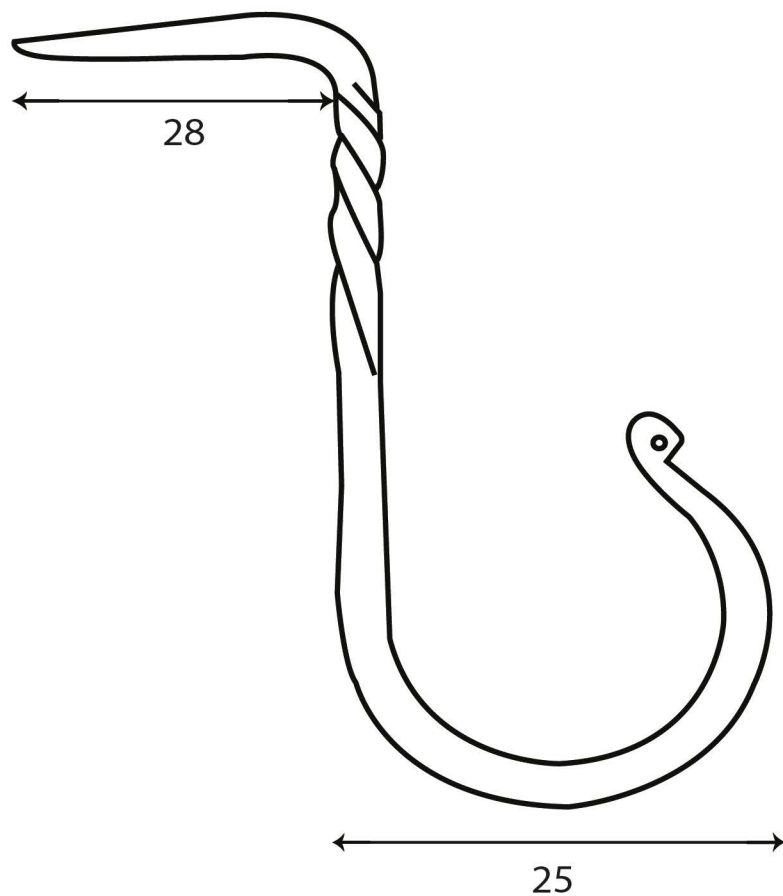

PRODUCT CODE 33222

HANDFORGED
TRADITIONAL
IRONMONGERY

Due to the hand crafted nature of our products all measurements are approximate and should be used as a guide only