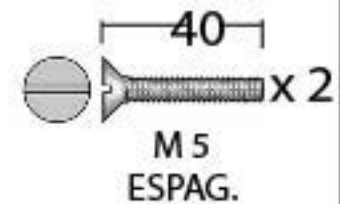

PRODUCT CODE 33224

HANDFORGED
TRADITIONAL
IRON MONGERY

Due to the hand crafted nature of our products all measurements are approximate and should be used as a guide only