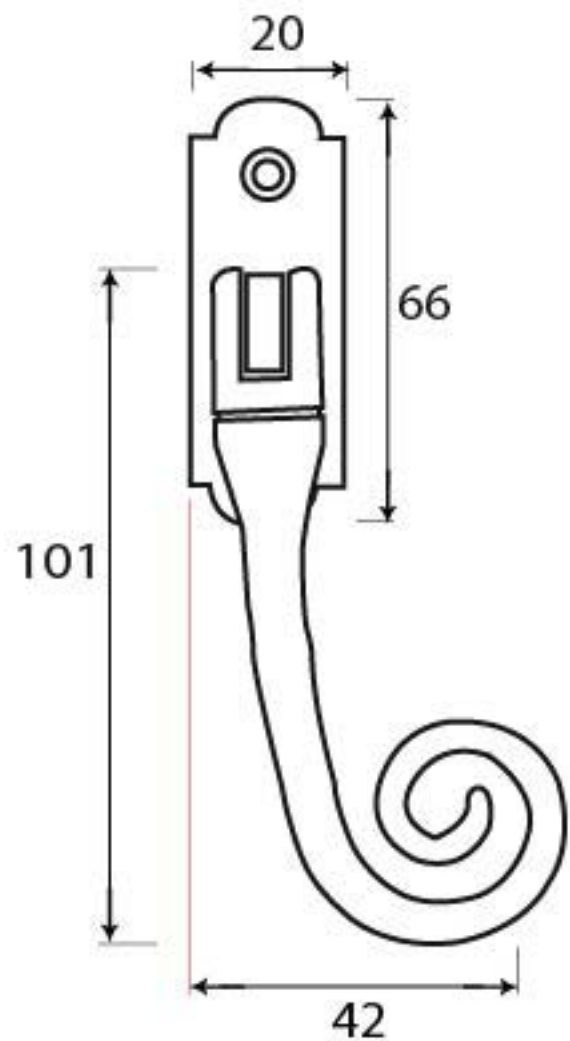

PRODUCT CODE 33224

HANDFORGED
TRADITIONAL
IRON MONGERY

Due to the hand crafted nature of our products all measurements are approximate and should be used as a guide only