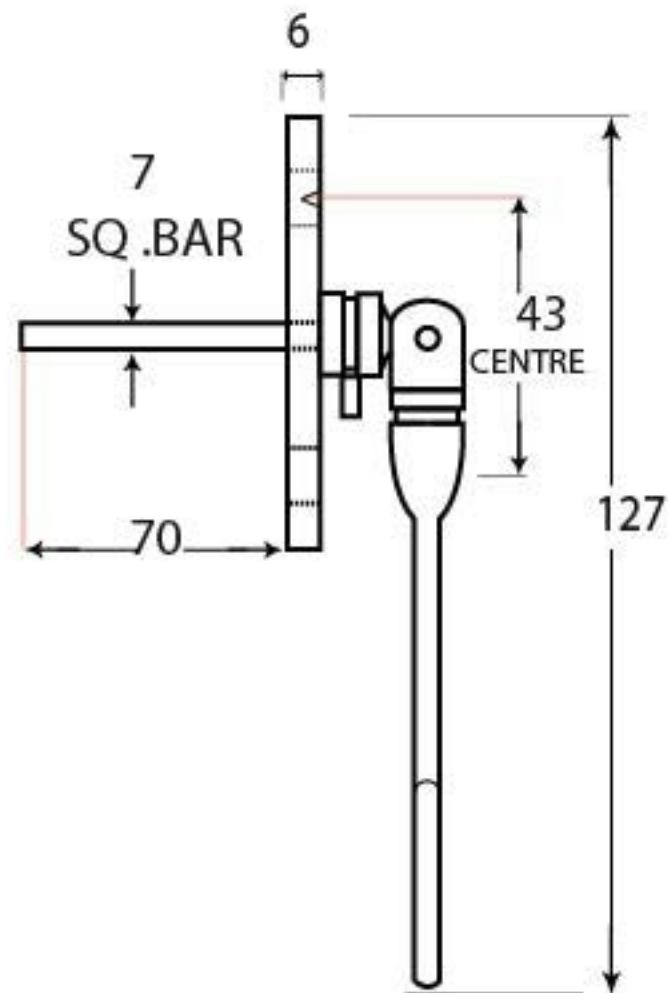

PRODUCT CODE 33224

HANDFORGED
TRADITIONAL
IRON MONGERY

Due to the hand crafted nature of our products all measurements are approximate and should be used as a guide only