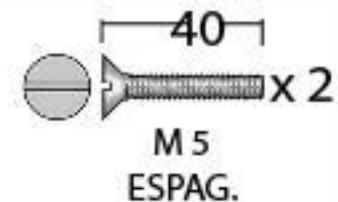

PRODUCT CODE 33225

HANDFORGED
TRADITIONAL
IRON MONGERY

Due to the hand crafted nature of our products all measurements are approximate and should be used as a guide only