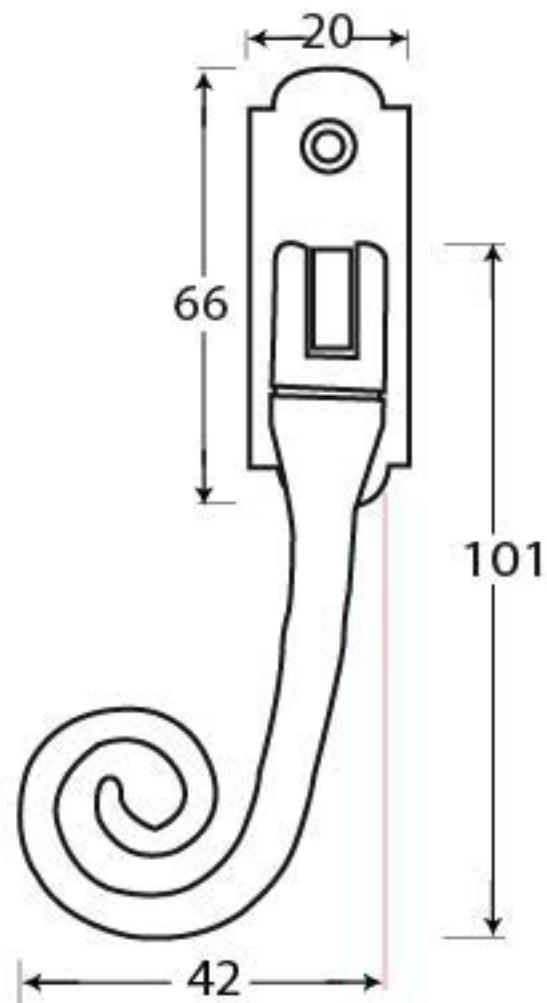

PRODUCT CODE 33225

HANDFORGED
TRADITIONAL
IRON MONGERY

Due to the hand crafted nature of our products all measurements are approximate and should be used as a guide only