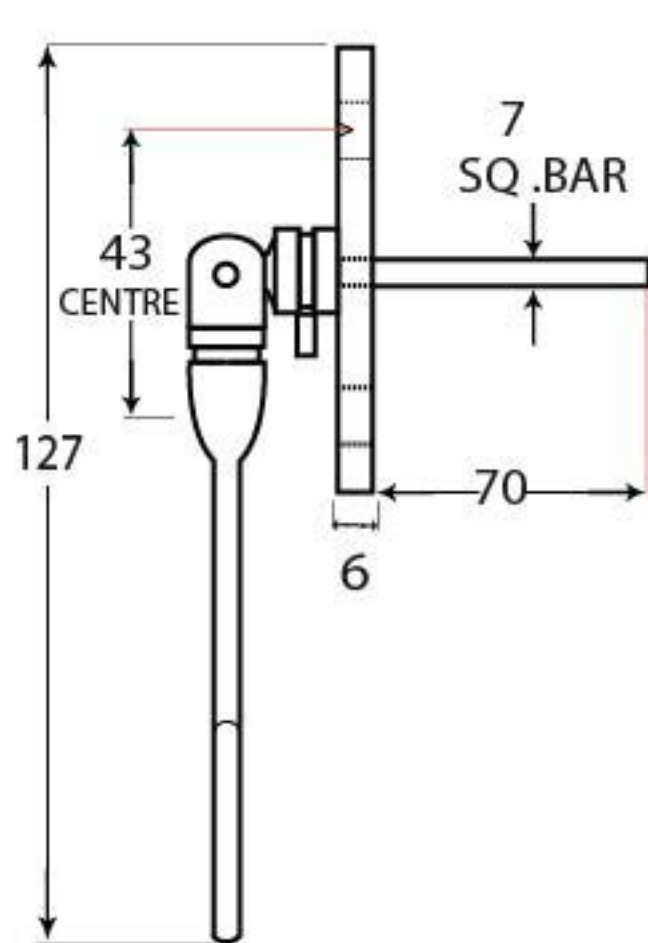

PRODUCT CODE 33225

HANDFORGED
TRADITIONAL
IRON MONGERY

Due to the hand crafted nature of our products all measurements are approximate and should be used as a guide only