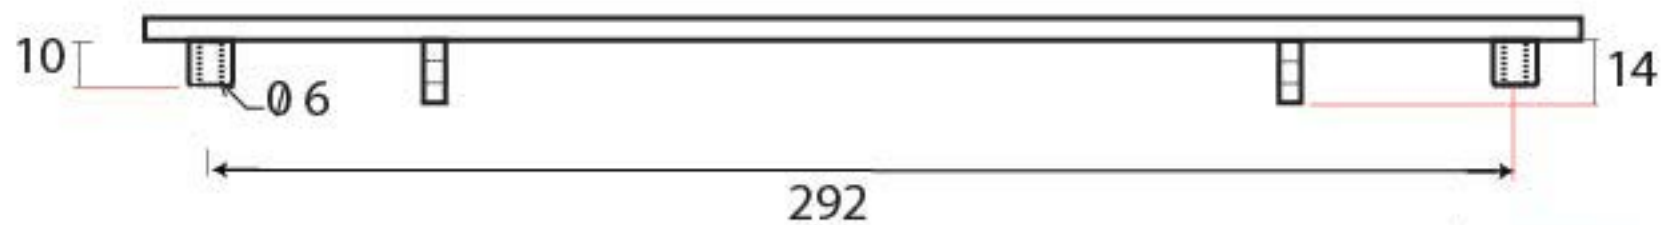

PRODUCT CODE 33226

HANDFORGED
TRADITIONAL
IRON MONGERY

Due to the hand crafted nature of our products all measurements are approximate and should be used as a guide only