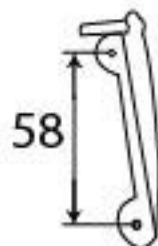

PRODUCT CODE 33227

1/2" (12mm)
X 4
gauge 4 (3 mm)

HANDFORGED
TRADITIONAL
IRON MONGERY

Due to the hand crafted nature of our products all measurements are approximate and should be used as a guide only