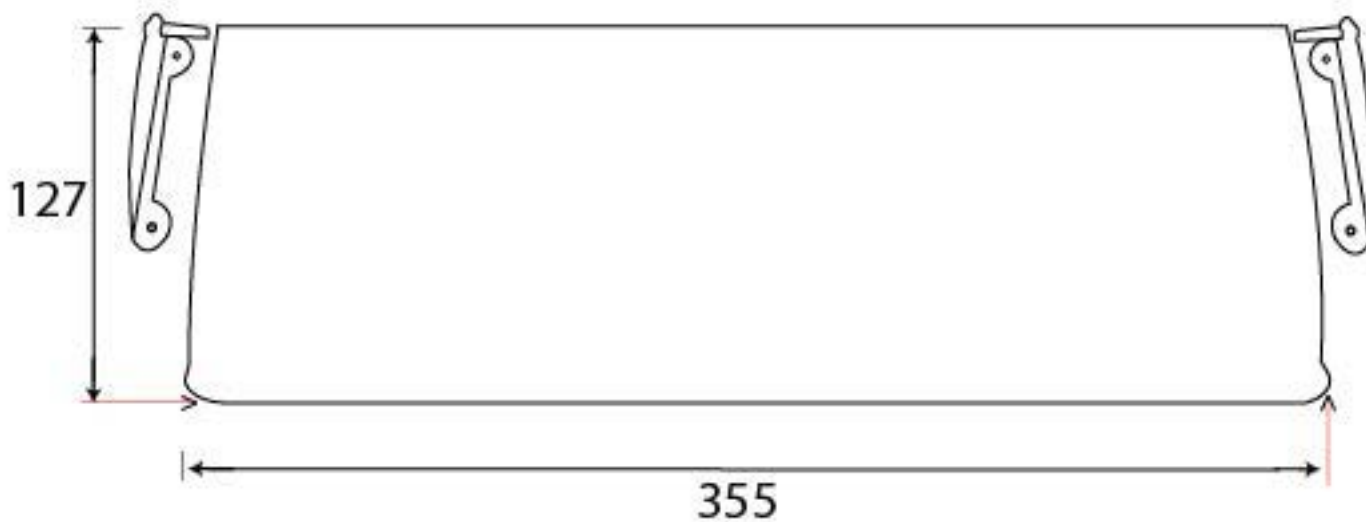

PRODUCT CODE 33227

1/2" (12mm)
X 4
gauge 4 (3 mm)

HANDFORGED
TRADITIONAL
IRON MONGERY

Due to the hand crafted nature of our products all measurements are approximate and should be used as a guide only