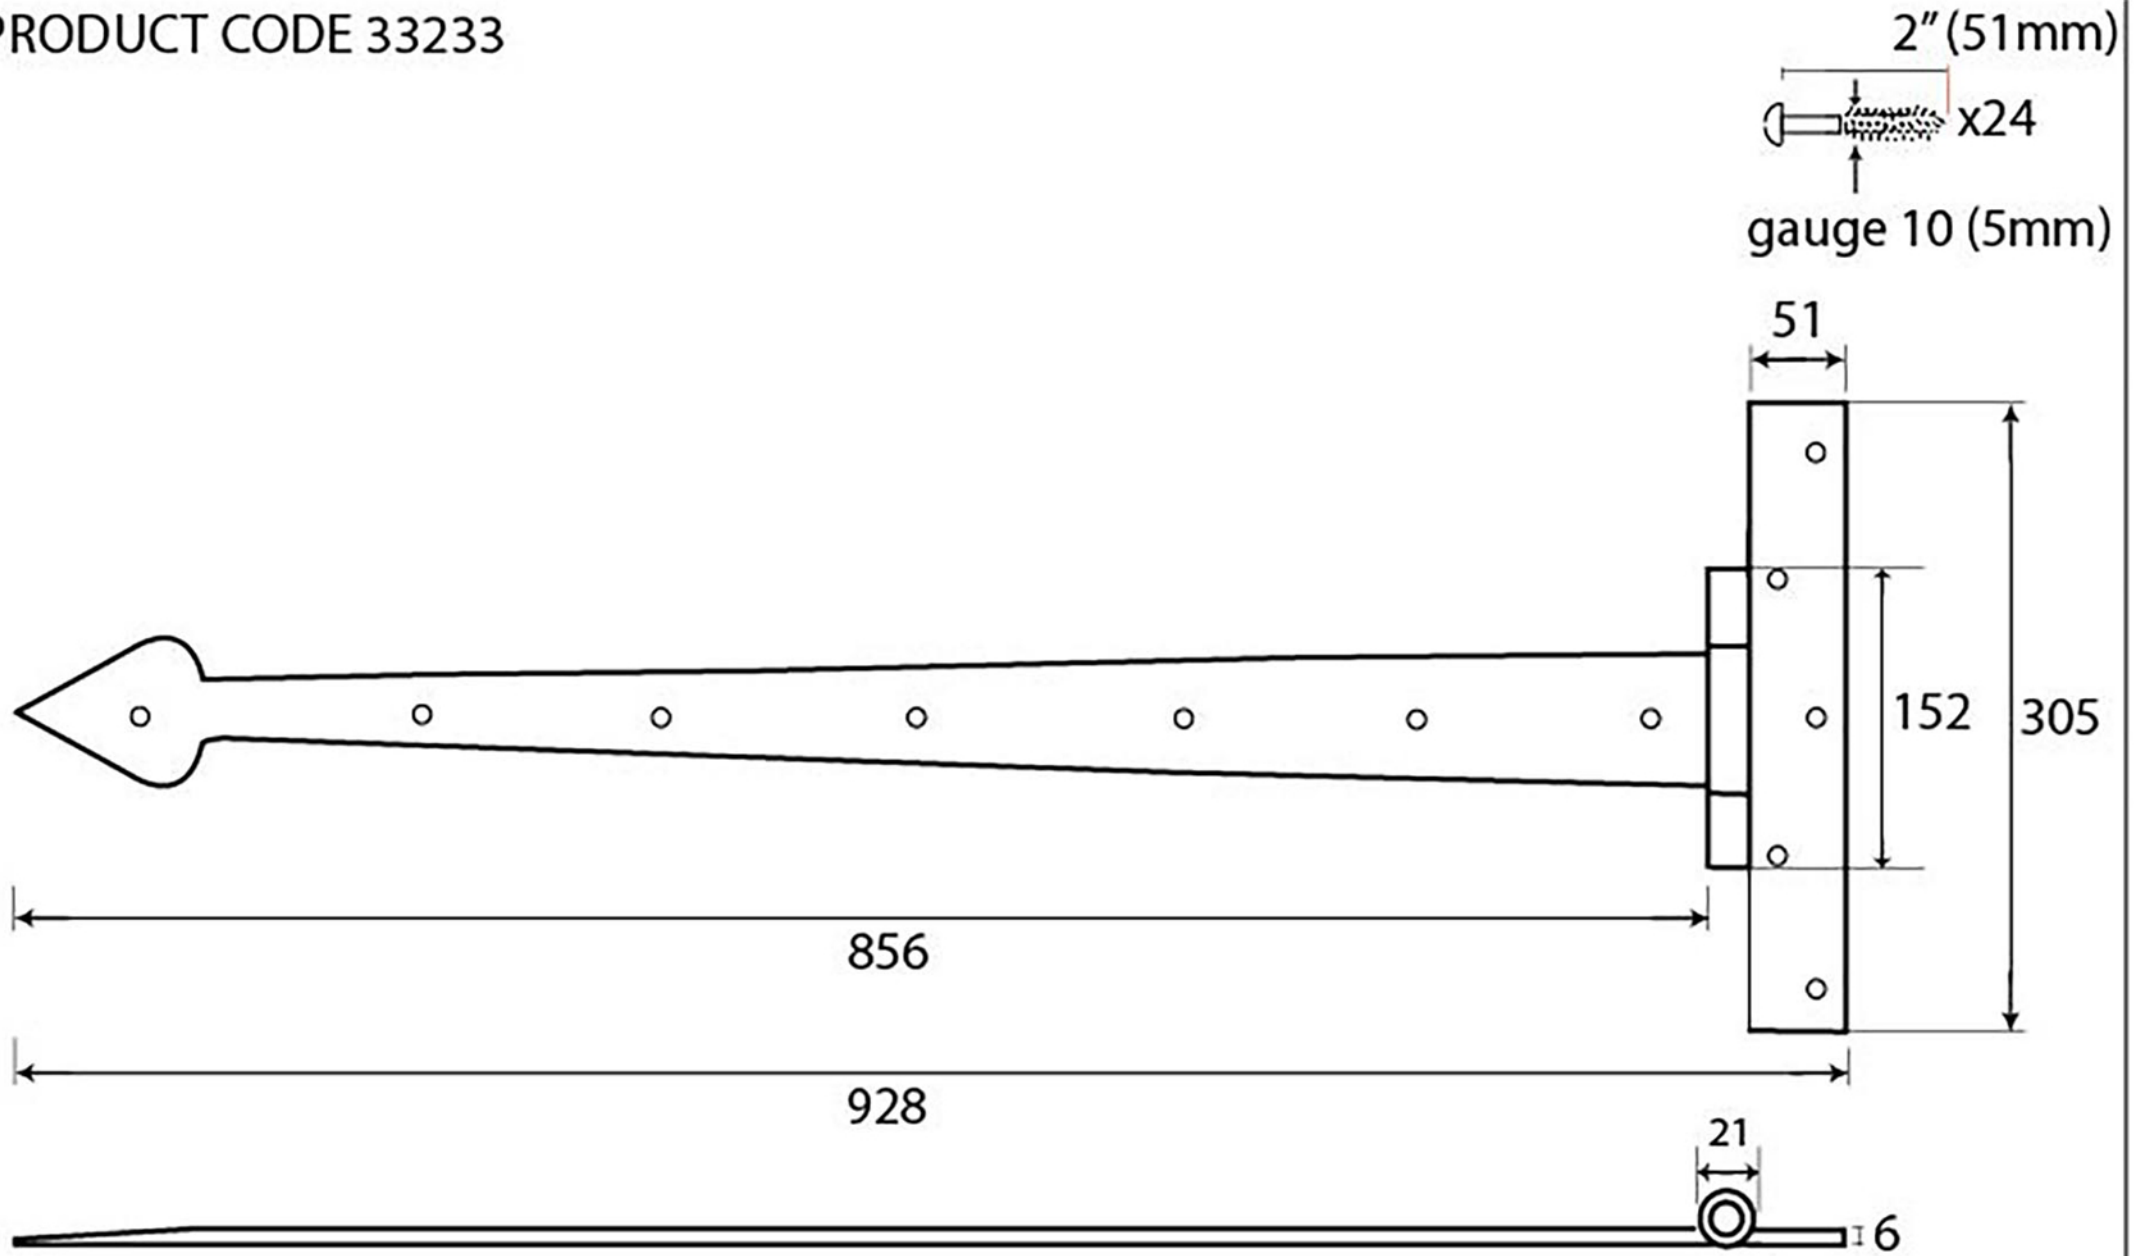

PRODUCT CODE 33233

HANDFORGED
TRADITIONAL
IRONMONGERY

Due to the hand crafted nature of our products all measurements are approximate and should be used as a guide only