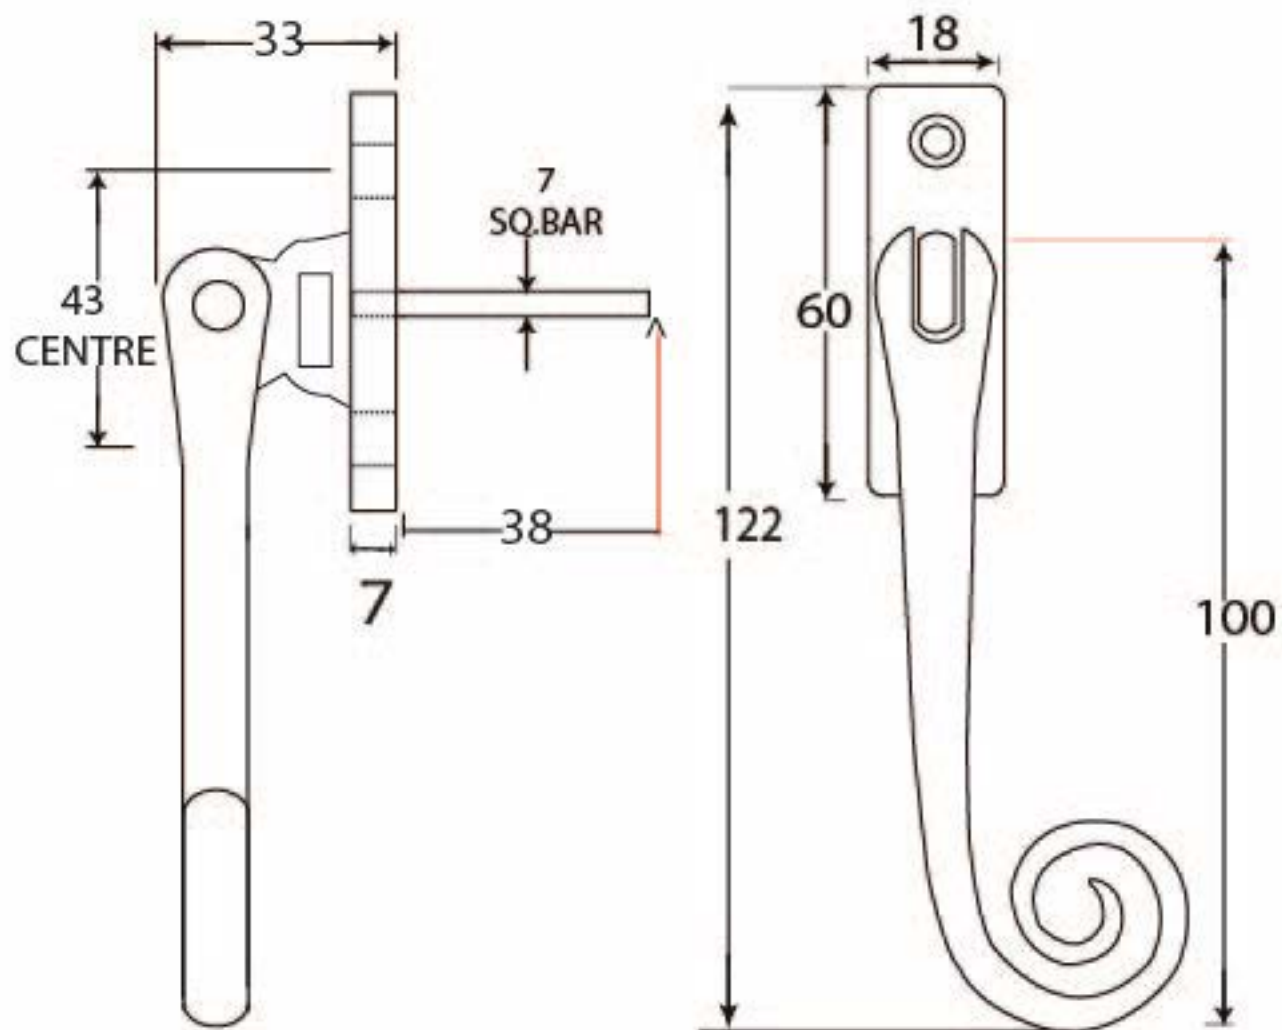

PRODUCT CODE 33242

M 5
ESPAG

HANDFORGED
TRADITIONAL
IRON MONGERY

Due to the hand crafted nature of our products all measurements are approximate and should be used as a guide only