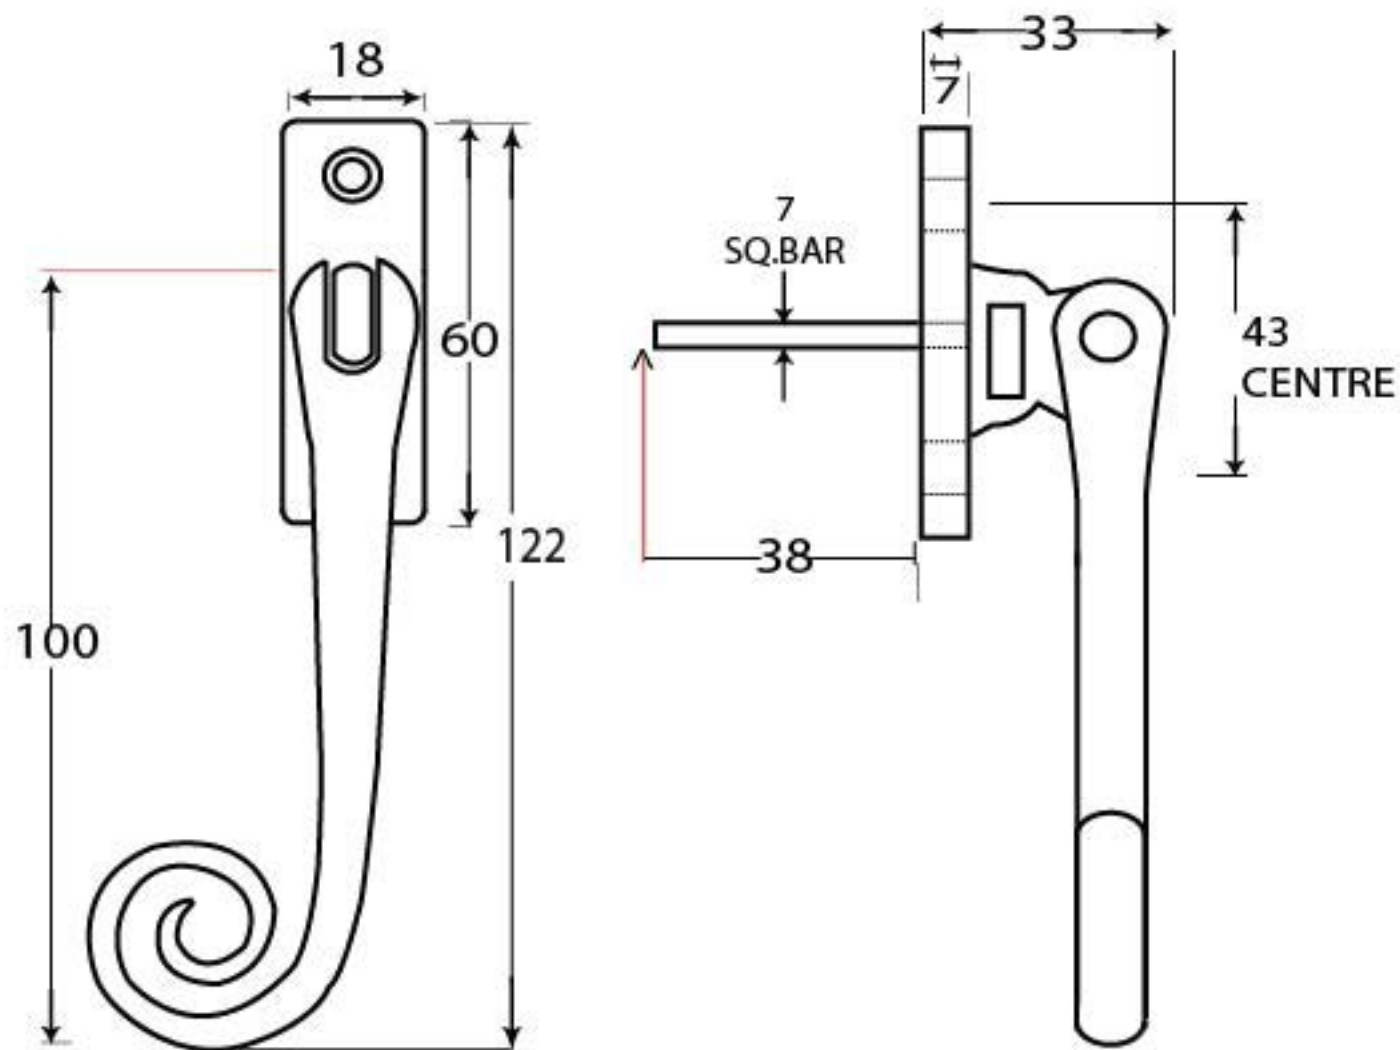

PRODUCT CODE 33243

HANDFORGED
TRADITIONAL
IRON MONGERY

Due to the hand crafted nature of our products all measurements are approximate and should be used as a guide only