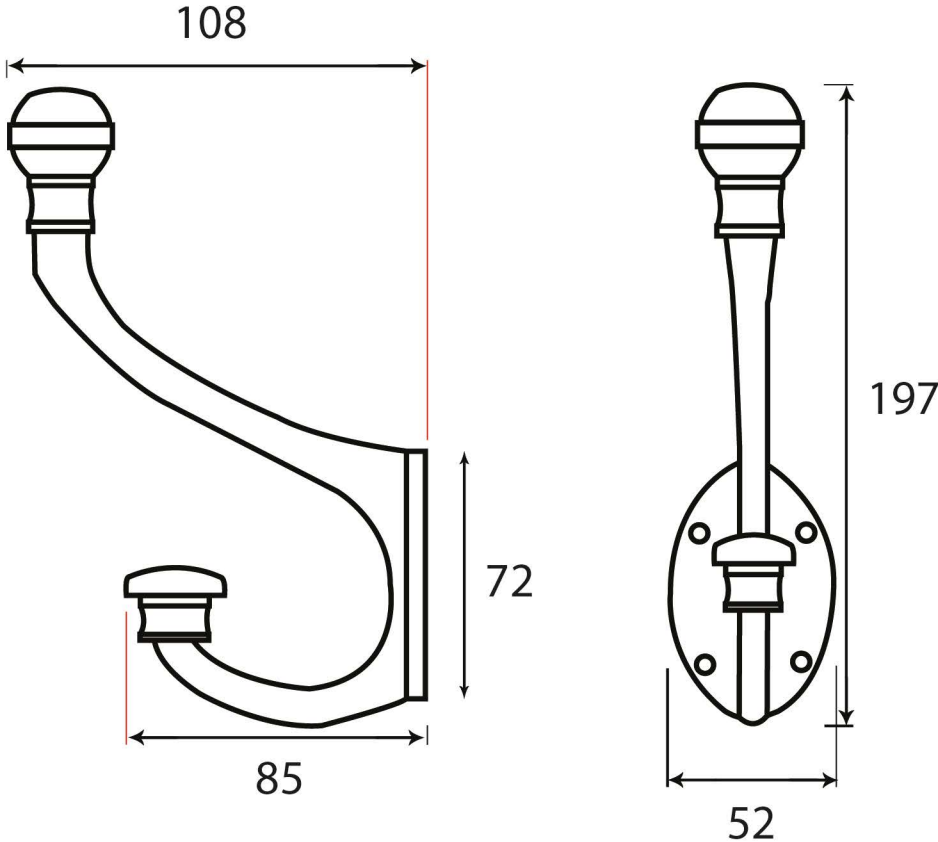

PRODUCT CODE 33248

HANDFORGED
TRADITIONAL
IRONMONGERY

Due to the hand crafted nature of our products all measurements are approximate and should be used as a guide only