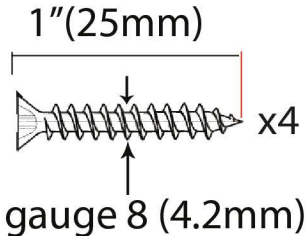

PRODUCT CODE 33248

HANDFORGED
TRADITIONAL
IRONMONGERY

Due to the hand crafted nature of our products all measurements are approximate and should be used as a guide only