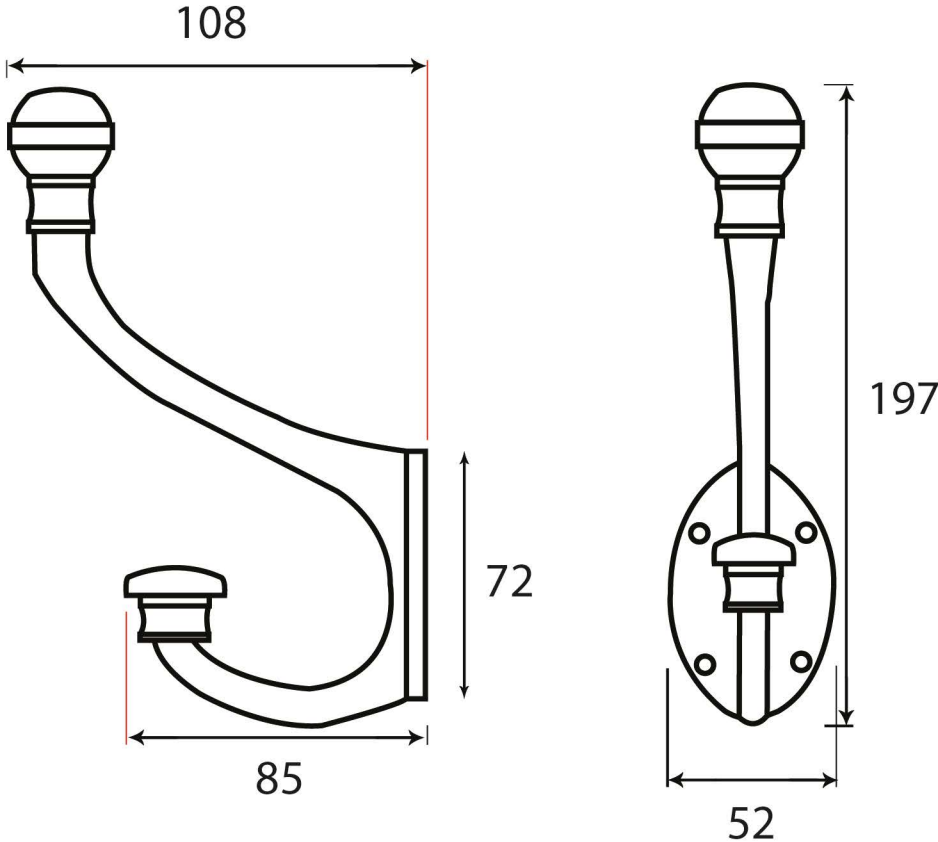

PRODUCT CODE 33249

Due to the hand crafted nature of our products all measurements are approximate and should be used as a guide only