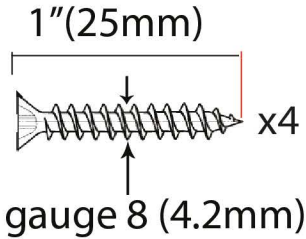

PRODUCT CODE 33249

Due to the hand crafted nature of our products all measurements are approximate and should be used as a guide only