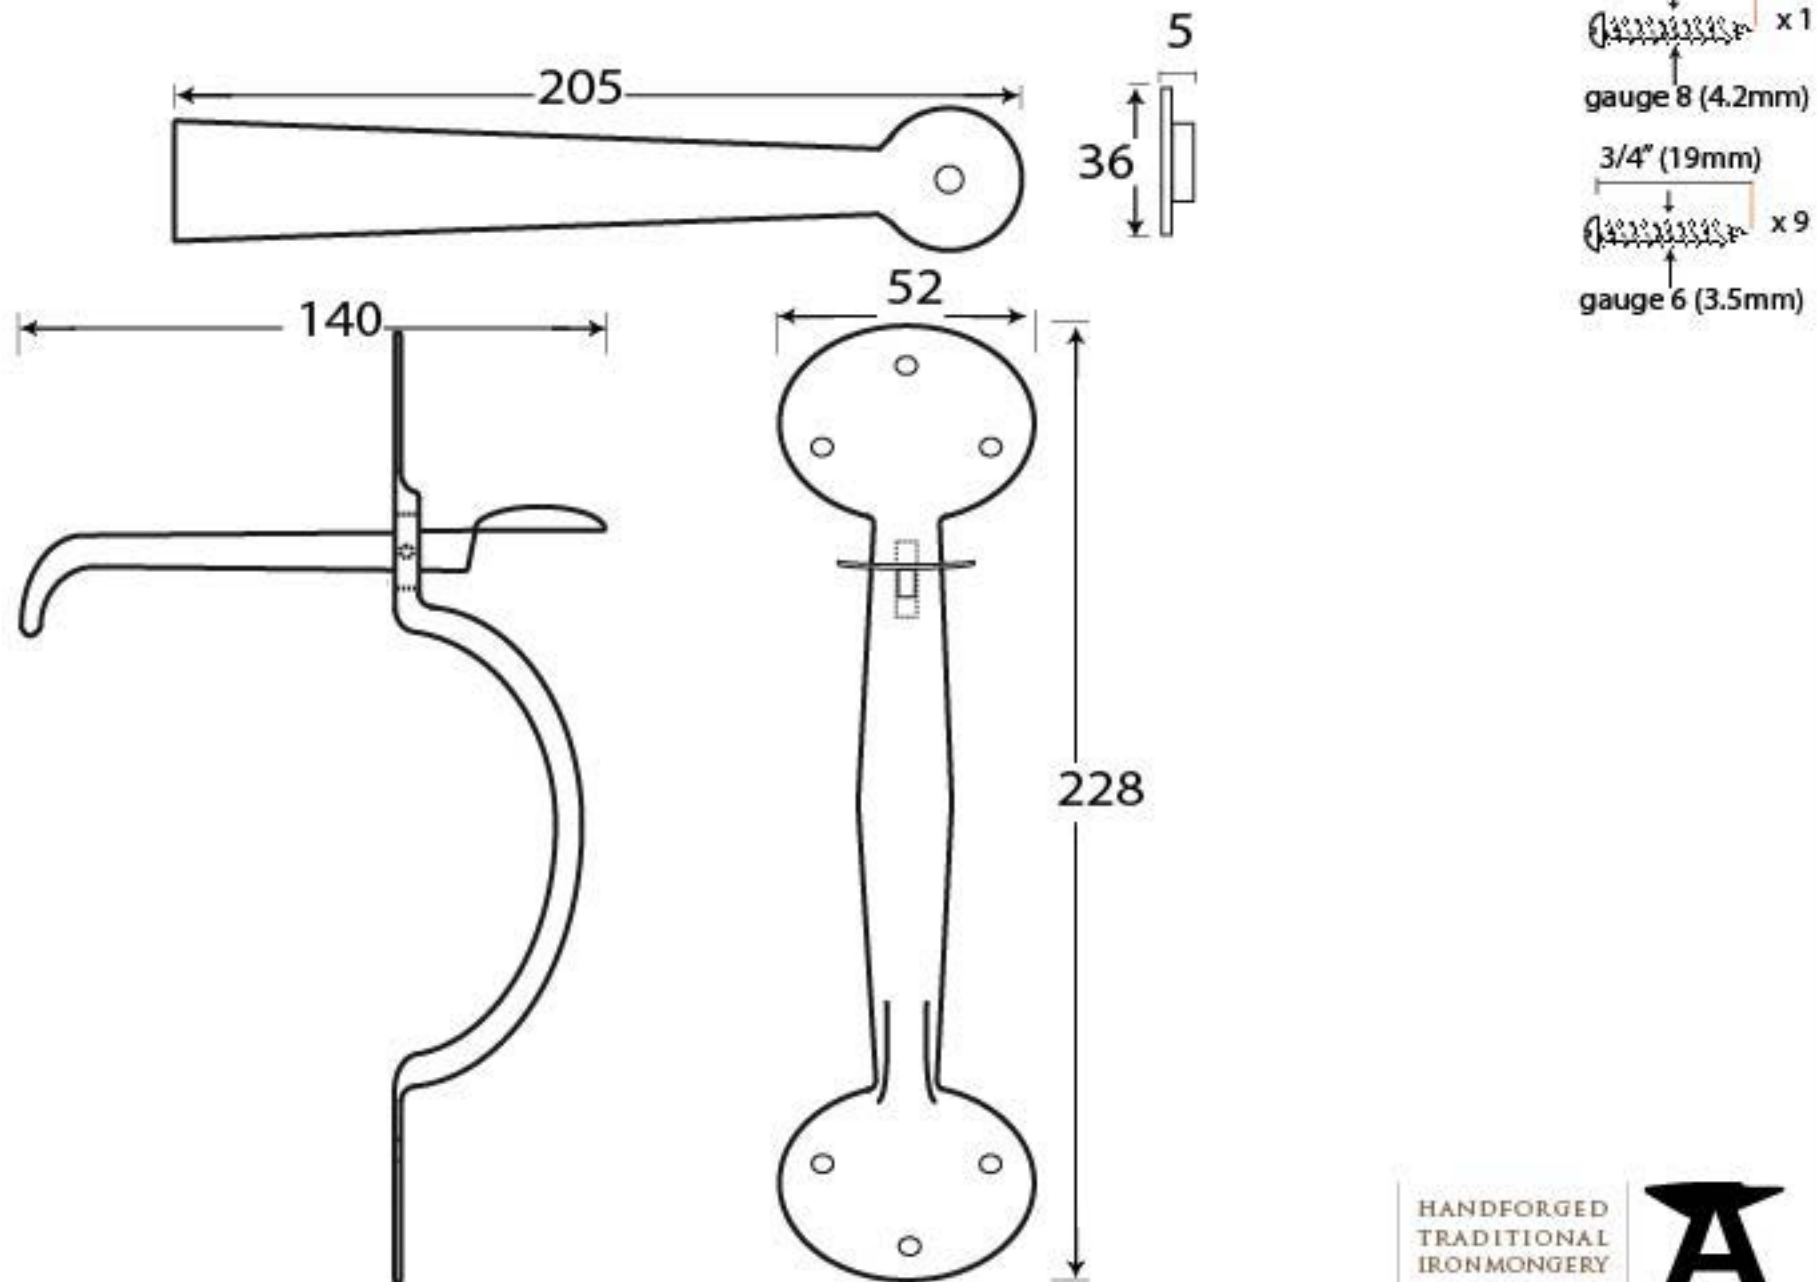

PRODUCT CODE 33253

HANDFORGED
TRADITIONAL
IRONMONGERY

Due to the hand crafted nature of our products all measurements are approximate and should be used as a guide only