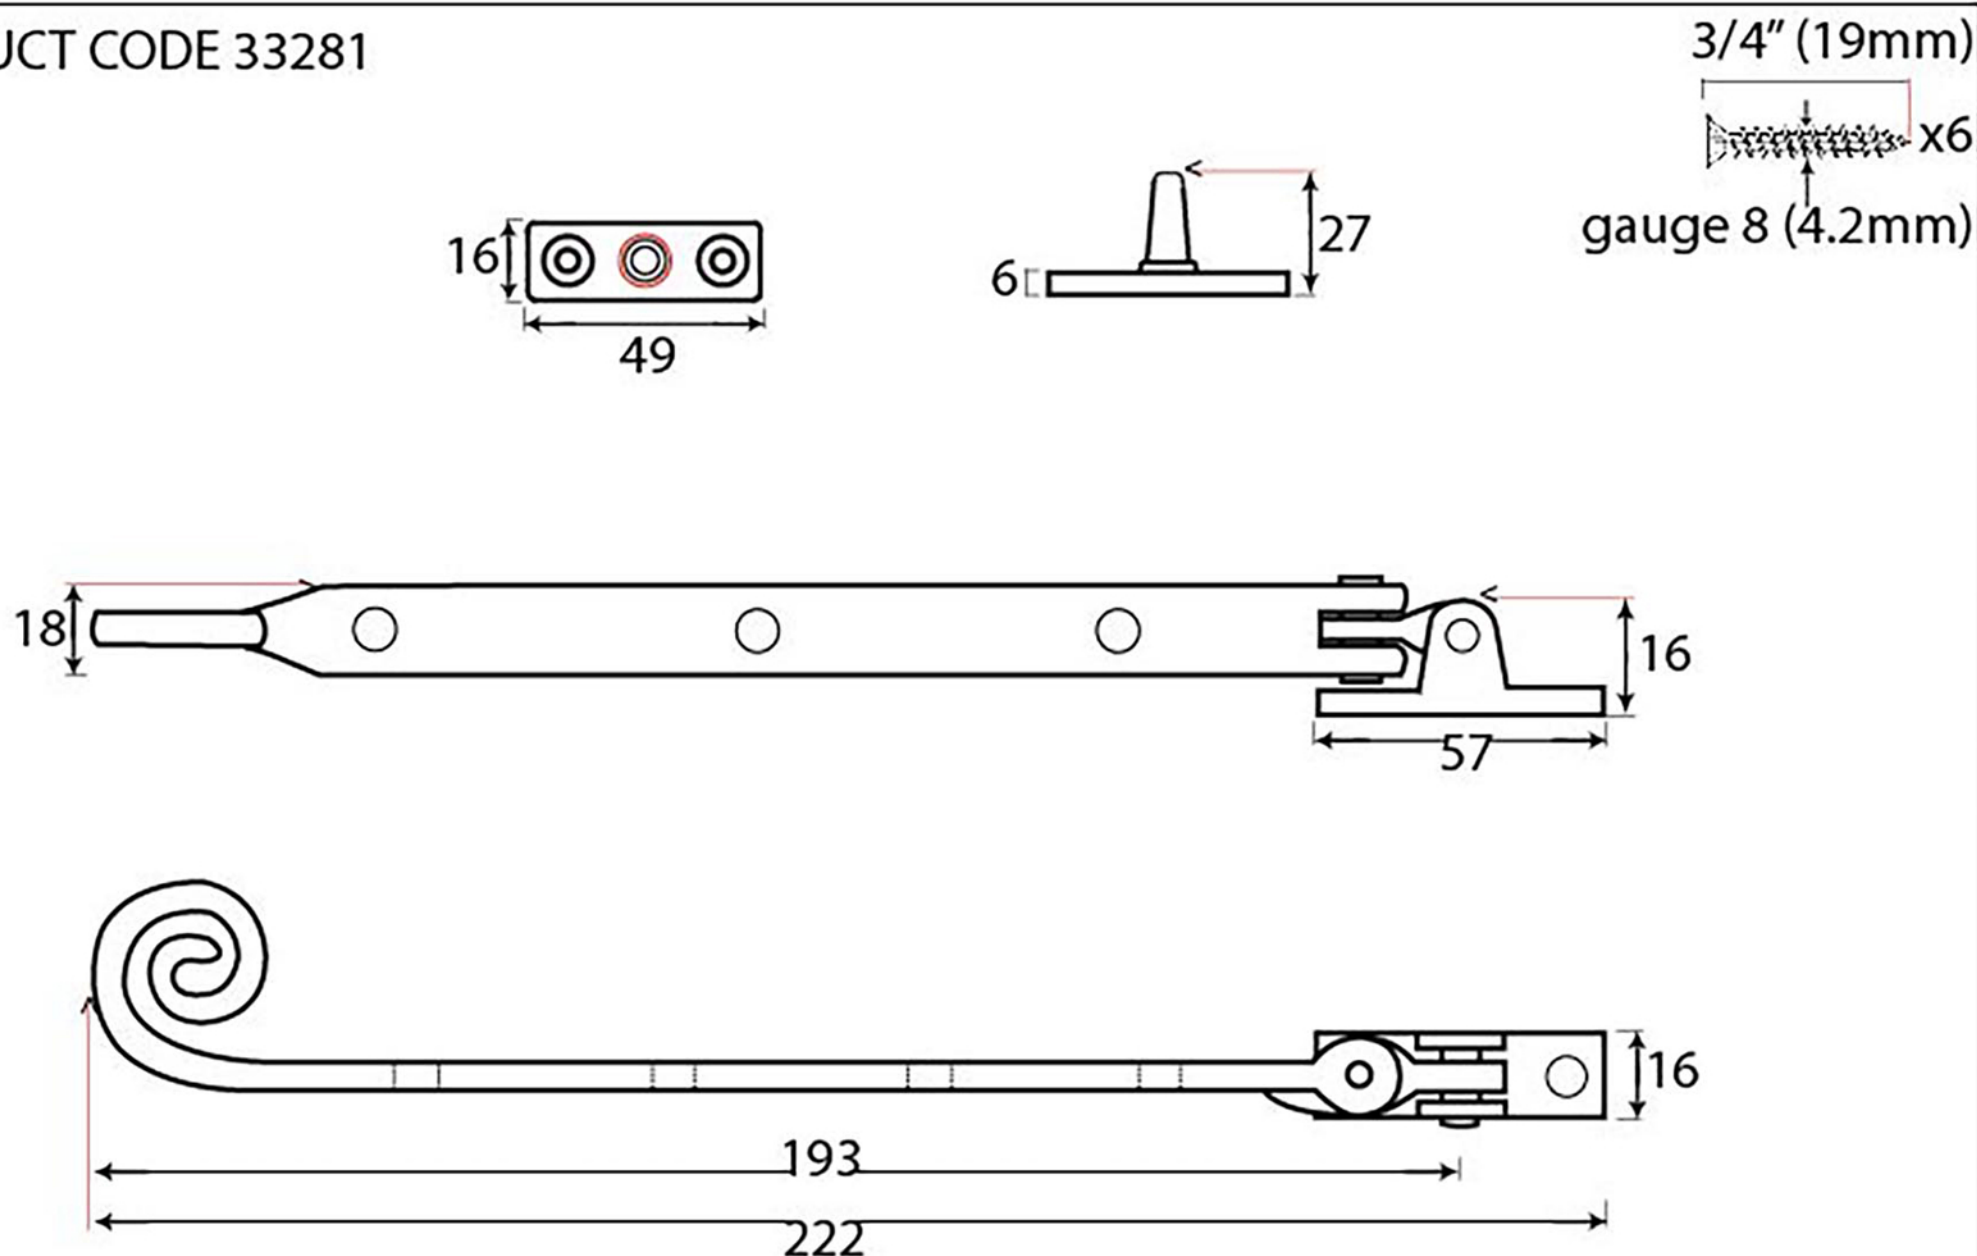

PRODUCT CODE 33281

HANDFORGED
TRADITIONAL
IRONMONGERY

Due to the hand crafted nature of our products all measurements are approximate and should be used as a guide only