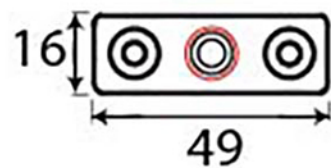

PRODUCT CODE 33282

HANDFORGED
TRADITIONAL
IRONMONGERY

Due to the hand crafted nature of our products all measurements are approximate and should be used as a guide only