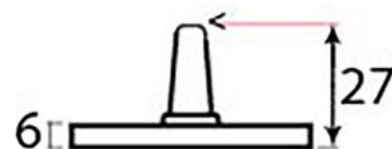

PRODUCT CODE 33282

HANDFORGED
TRADITIONAL
IRONMONGERY

Due to the hand crafted nature of our products all measurements are approximate and should be used as a guide only