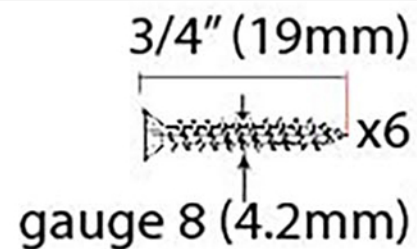

PRODUCT CODE 33282

HANDFORGED
TRADITIONAL
IRONMONGERY

Due to the hand crafted nature of our products all measurements are approximate and should be used as a guide only