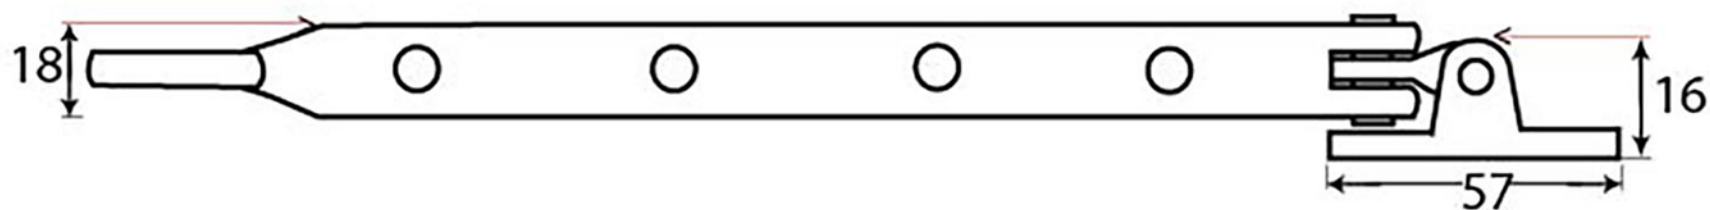

PRODUCT CODE 33282

HANDFORGED
TRADITIONAL
IRONMONGERY

Due to the hand crafted nature of our products all measurements are approximate and should be used as a guide only