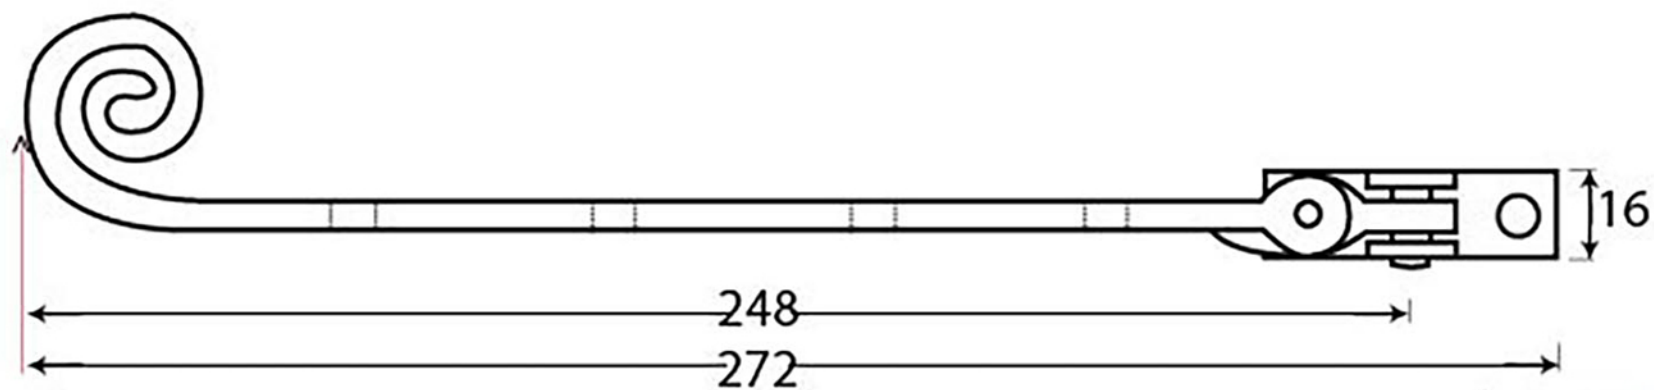

PRODUCT CODE 33282

HANDFORGED
TRADITIONAL
IRONMONGERY

Due to the hand crafted nature of our products all measurements are approximate and should be used as a guide only