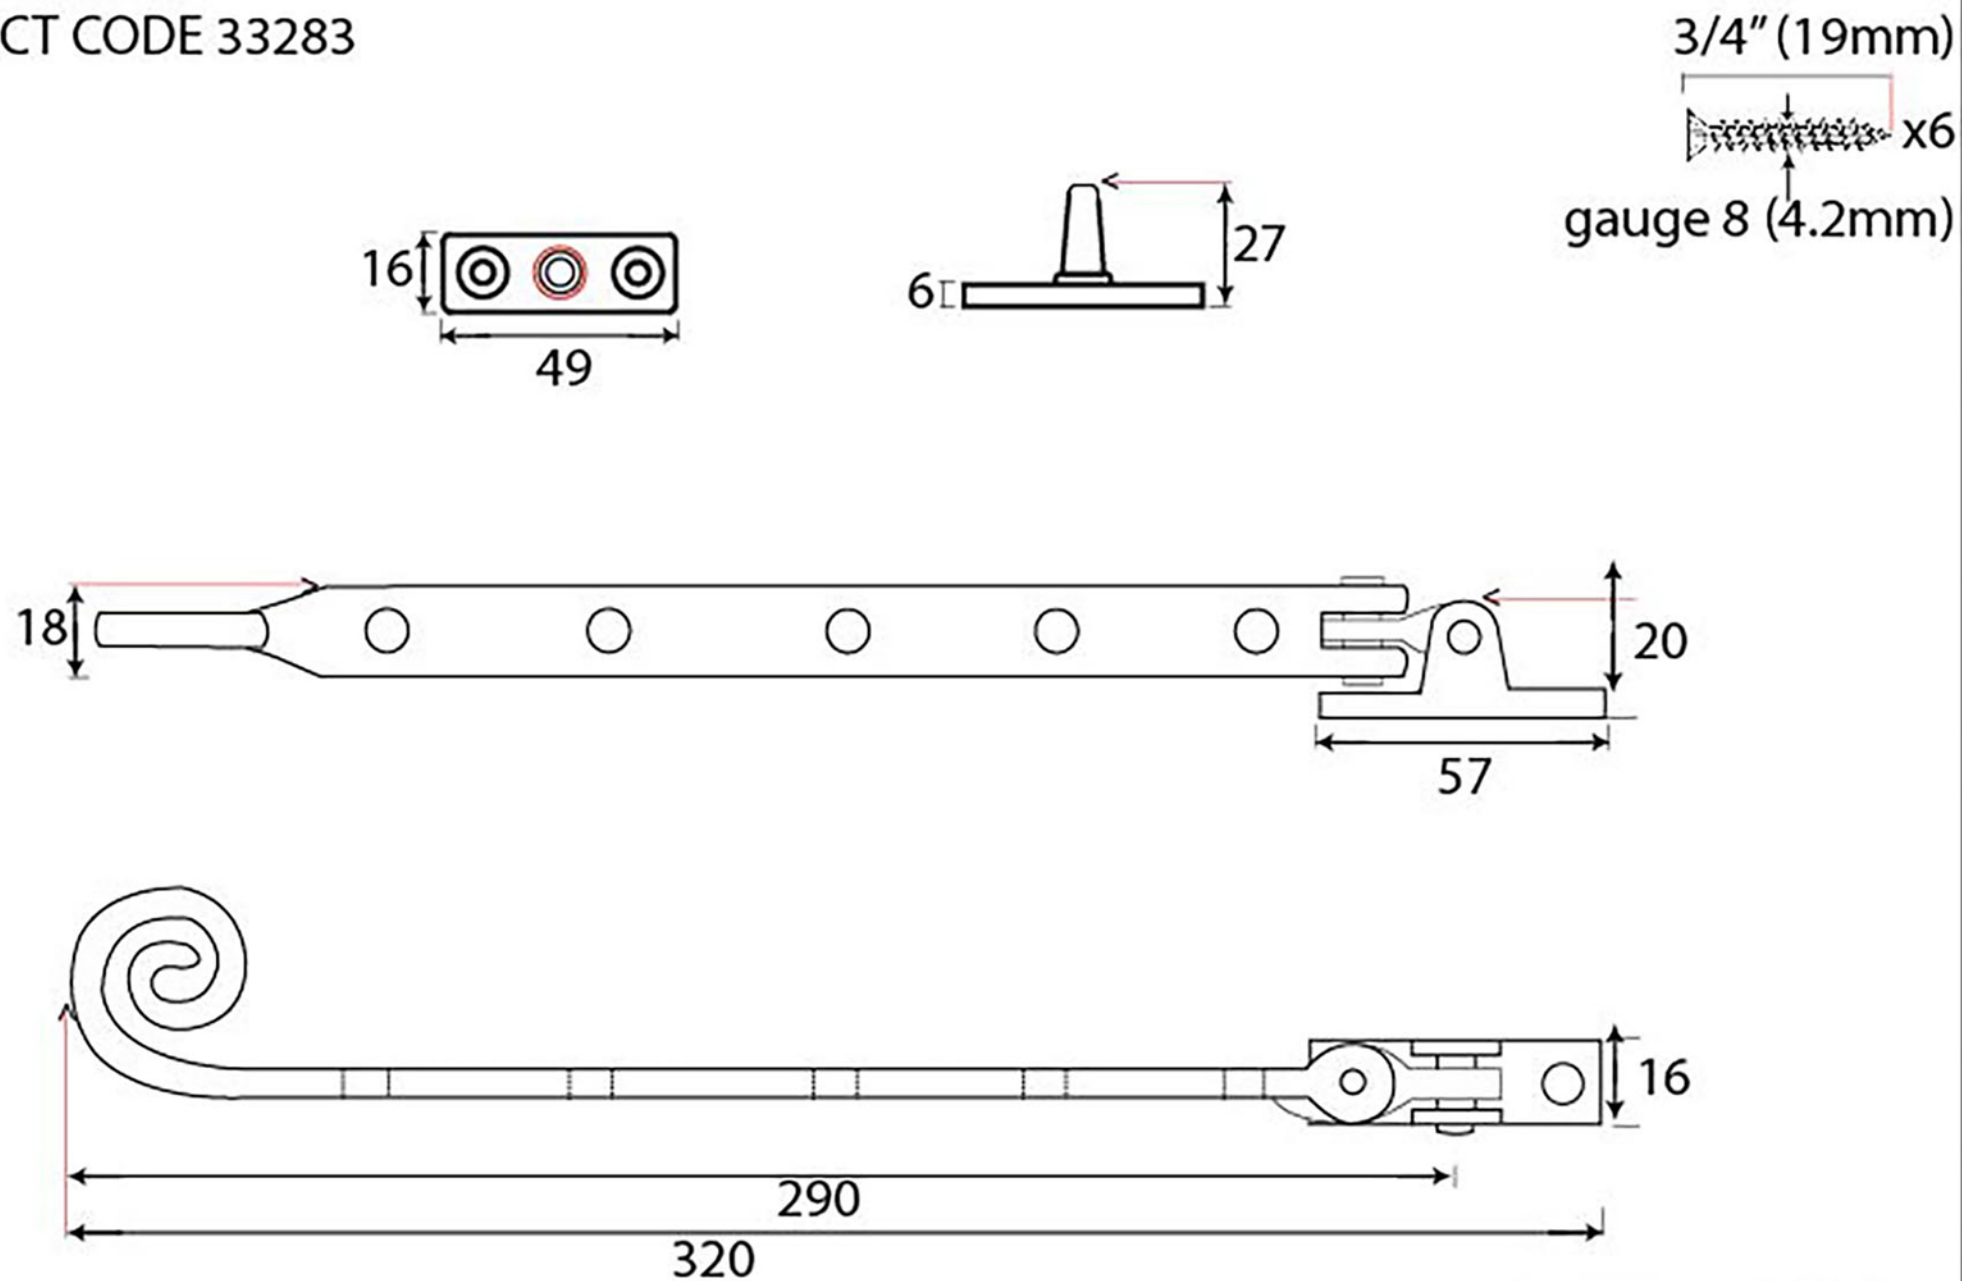

PRODUCT CODE 33283

HANDFORGED
TRADITIONAL
IRONMONGERY

Due to the hand crafted nature of our products all measurements are approximate and should be used as a guide only