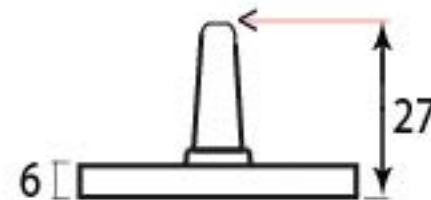

PRODUCT CODE 33285

3/4" (19mm)  
x2  
gauge 8 (4.2mm)

HANDFORGED  
TRADITIONAL  
IRON MONGERY

Due to the hand crafted nature of our products all measurements are approximate and should be used as a guide only