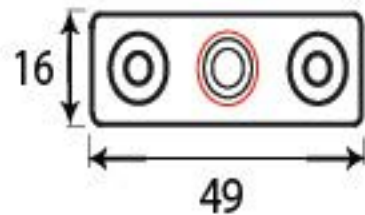

PRODUCT CODE 33285

3/4" (19mm)  
x2  
gauge 8 (4.2mm)

HANDFORGED  
TRADITIONAL  
IRON MONGERY

Due to the hand crafted nature of our products all measurements are approximate and should be used as a guide only