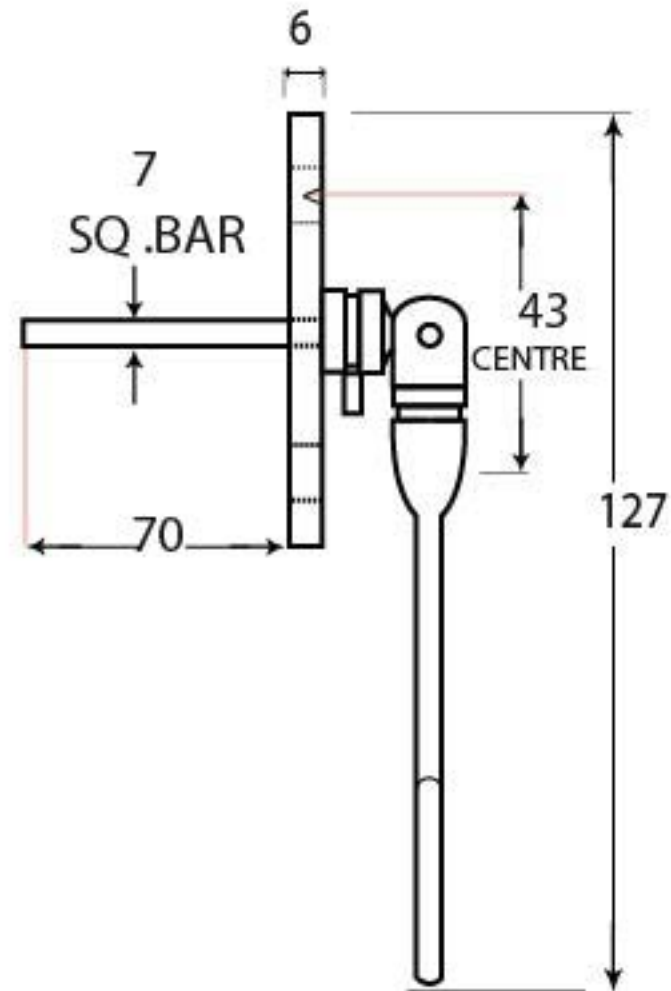

PRODUCT CODE 33287

HANDFORGED  
TRADITIONAL  
IRON MONGERY

Due to the hand crafted nature of our products all measurements are approximate and should be used as a guide only