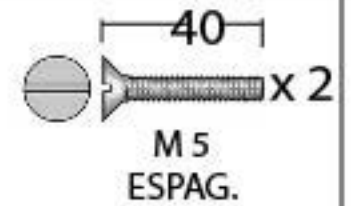

PRODUCT CODE 33287

HANDFORGED  
TRADITIONAL  
IRON MONGERY

Due to the hand crafted nature of our products all measurements are approximate and should be used as a guide only