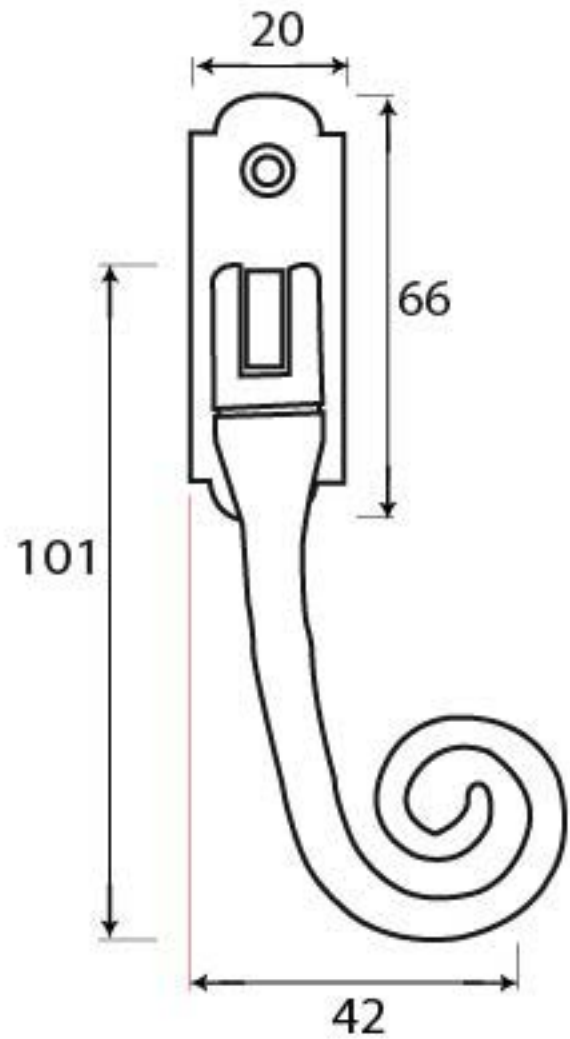

PRODUCT CODE 33287

HANDFORGED  
TRADITIONAL  
IRON MONGERY

Due to the hand crafted nature of our products all measurements are approximate and should be used as a guide only