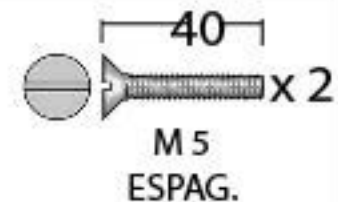

PRODUCT CODE 33288

HANDFORGED
TRADITIONAL
IRON MONGERY

Due to the hand crafted nature of our products all measurements are approximate and should be used as a guide only