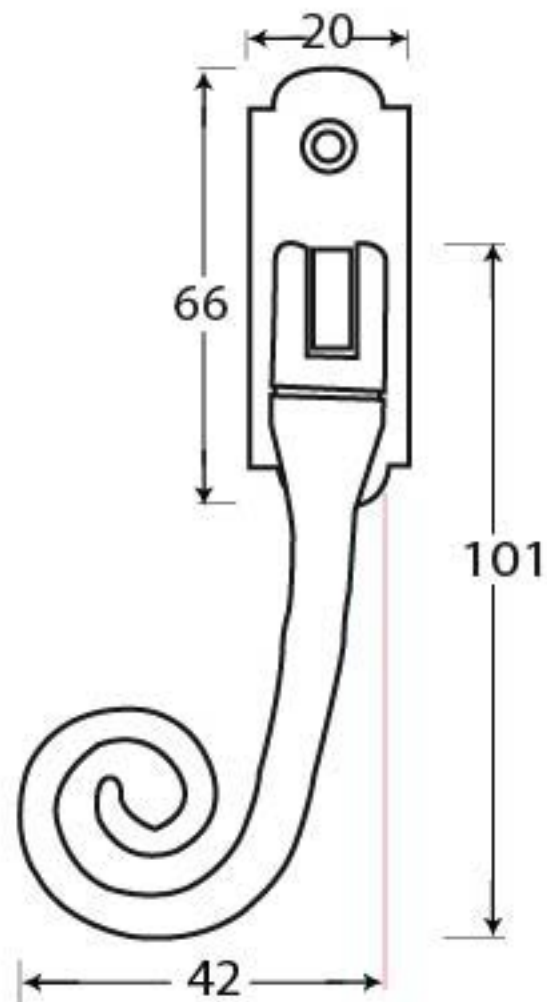

PRODUCT CODE 33288

HANDFORGED
TRADITIONAL
IRON MONGERY

Due to the hand crafted nature of our products all measurements are approximate and should be used as a guide only