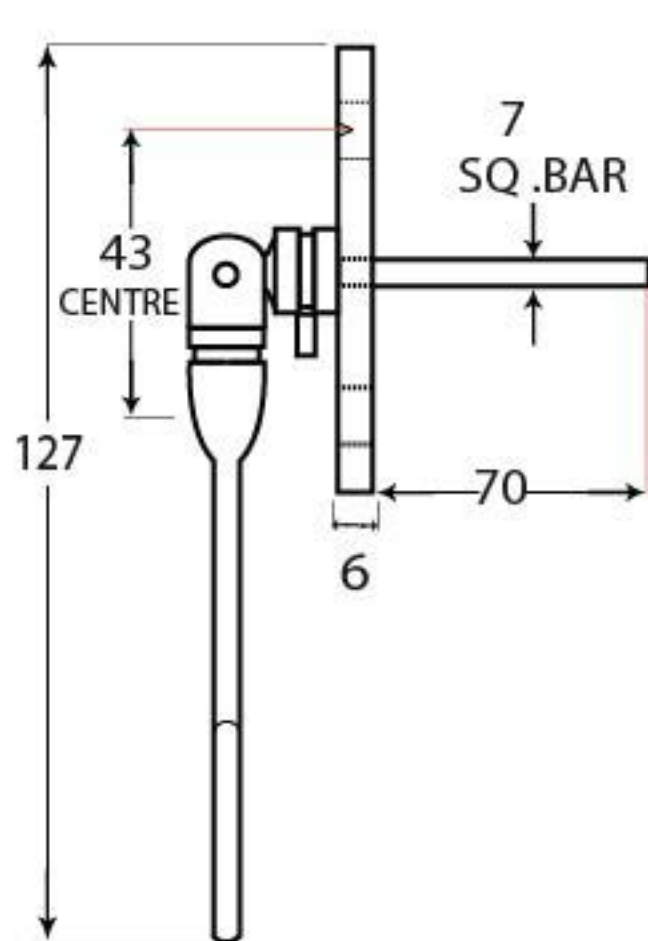

PRODUCT CODE 33288

HANDFORGED
TRADITIONAL
IRON MONGERY

Due to the hand crafted nature of our products all measurements are approximate and should be used as a guide only