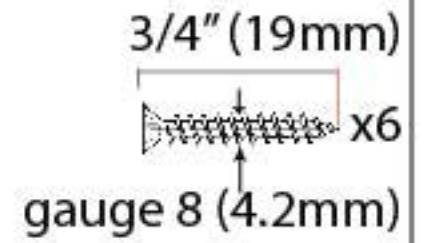

PRODUCT CODE 33291

HANDFORGED  
TRADITIONAL  
IRON MONGERY

Due to the hand crafted nature of our products all measurements are approximate and should be used as a guide only