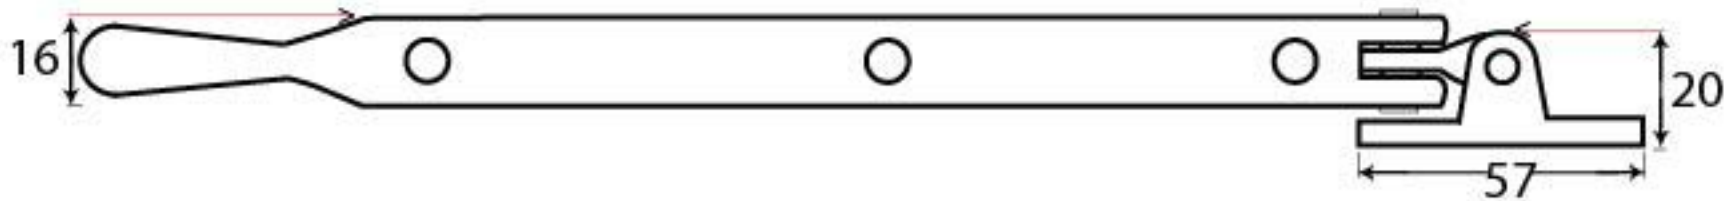

PRODUCT CODE 33291

HANDFORGED  
TRADITIONAL  
IRON MONGERY

Due to the hand crafted nature of our products all measurements are approximate and should be used as a guide only