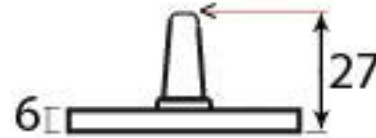

PRODUCT CODE 33291

HANDFORGED  
TRADITIONAL  
IRON MONGERY

Due to the hand crafted nature of our products all measurements are approximate and should be used as a guide only