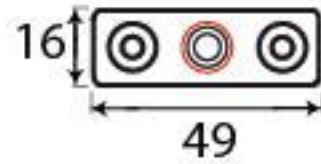

PRODUCT CODE 33291

HANDFORGED  
TRADITIONAL  
IRON MONGERY

Due to the hand crafted nature of our products all measurements are approximate and should be used as a guide only