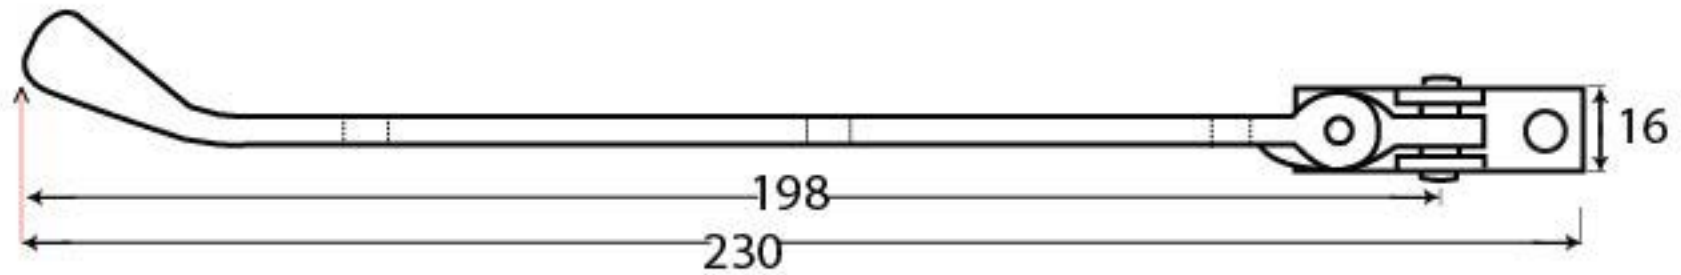

PRODUCT CODE 33291

HANDFORGED  
TRADITIONAL  
IRON MONGERY

Due to the hand crafted nature of our products all measurements are approximate and should be used as a guide only