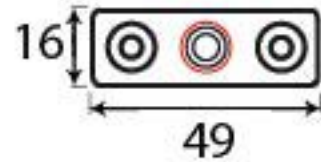

PRODUCT CODE 33293

3/4" (19mm)

gauge 8 (4.2mm)

HANDFORGED
TRADITIONAL
IRON MONGERY

Due to the hand crafted nature of our products all measurements are approximate and should be used as a guide only