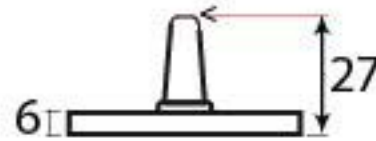

PRODUCT CODE 33293

3/4" (19mm)

gauge 8 (4.2mm)

HANDFORGED
TRADITIONAL
IRON MONGERY

Due to the hand crafted nature of our products all measurements are approximate and should be used as a guide only