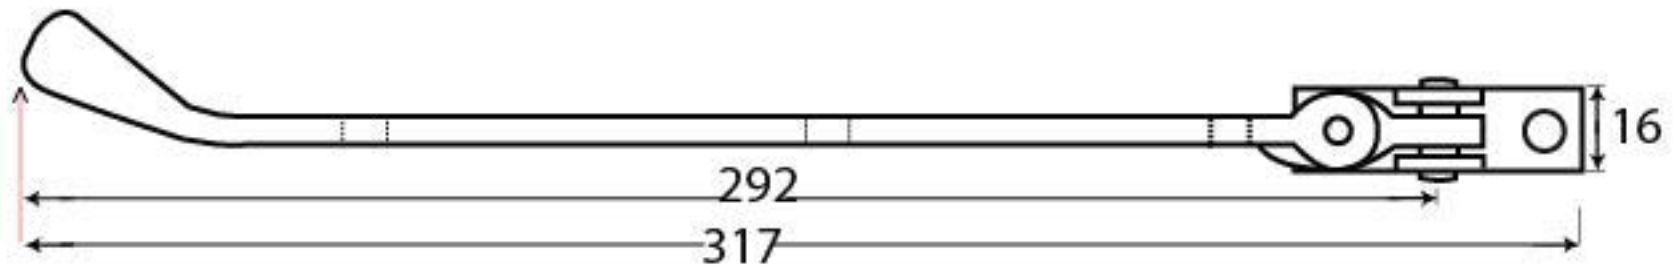

PRODUCT CODE 33293

3/4" (19mm)

gauge 8 (4.2mm)

HANDFORGED
TRADITIONAL
IRON MONGERY

Due to the hand crafted nature of our products all measurements are approximate and should be used as a guide only