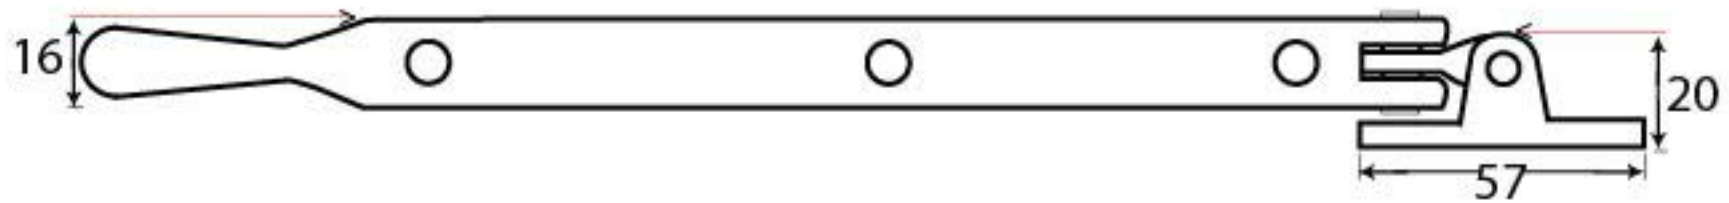

PRODUCT CODE 33293

3/4" (19mm)

gauge 8 (4.2mm)

HANDFORGED
TRADITIONAL
IRON MONGERY

Due to the hand crafted nature of our products all measurements are approximate and should be used as a guide only