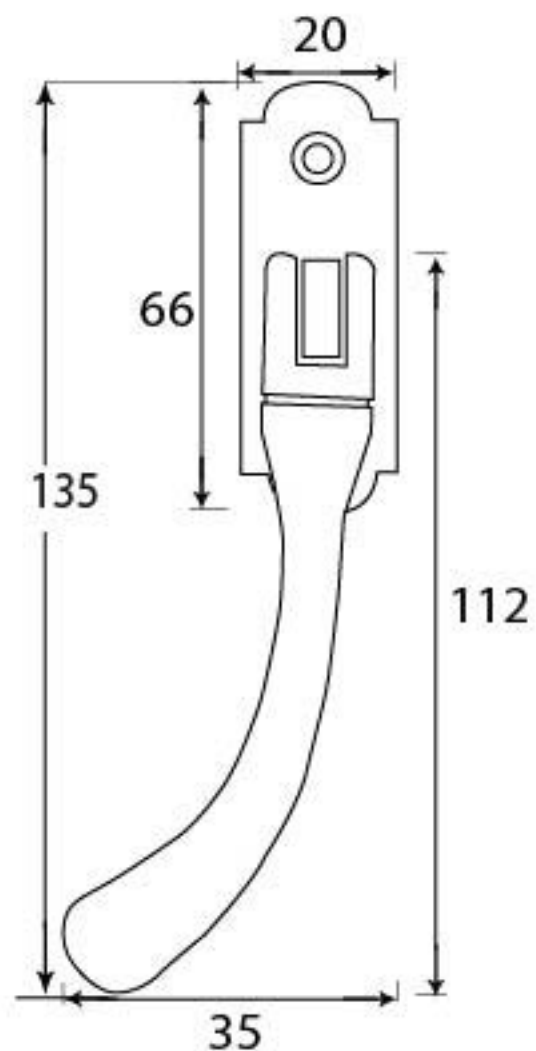

PRODUCT CODE 33297

HANDFORGED
TRADITIONAL
IRON MONGERY

Due to the hand crafted nature of our products all measurements are approximate and should be used as a guide only