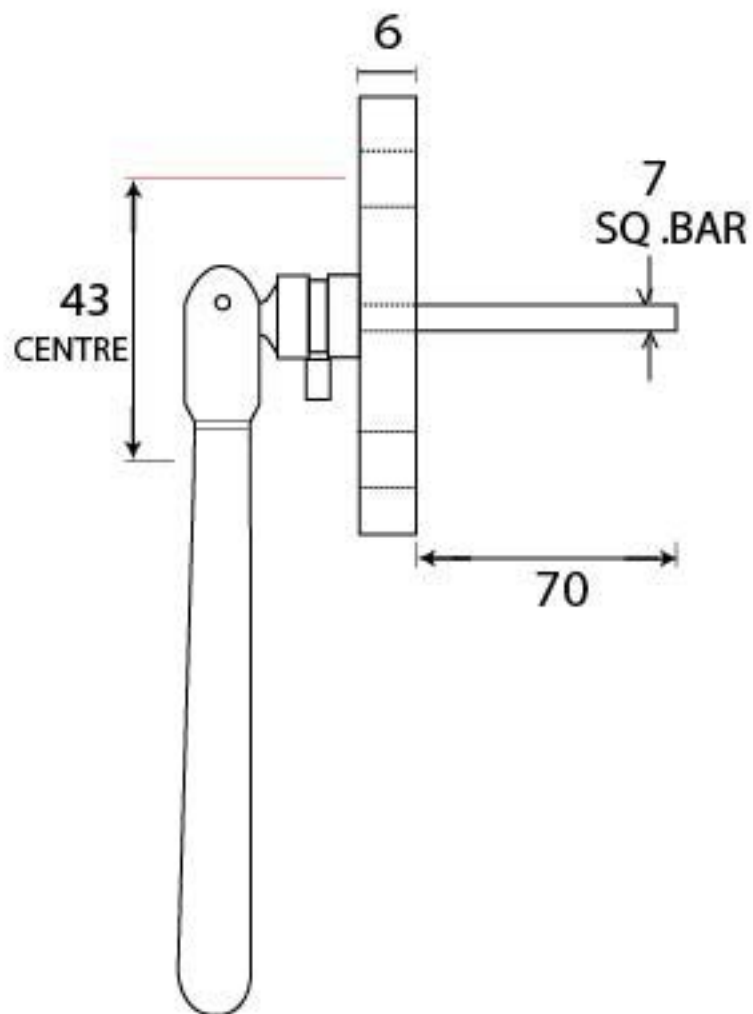

PRODUCT CODE 33297

HANDFORGED
TRADITIONAL
IRON MONGERY

Due to the hand crafted nature of our products all measurements are approximate and should be used as a guide only