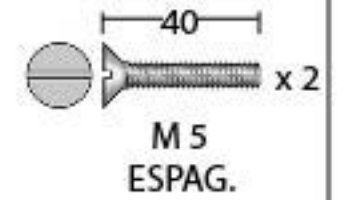

PRODUCT CODE 33298

HANDFORGED
TRADITIONAL
IRON MONGERY

Due to the hand crafted nature of our products all measurements are approximate and should be used as a guide only