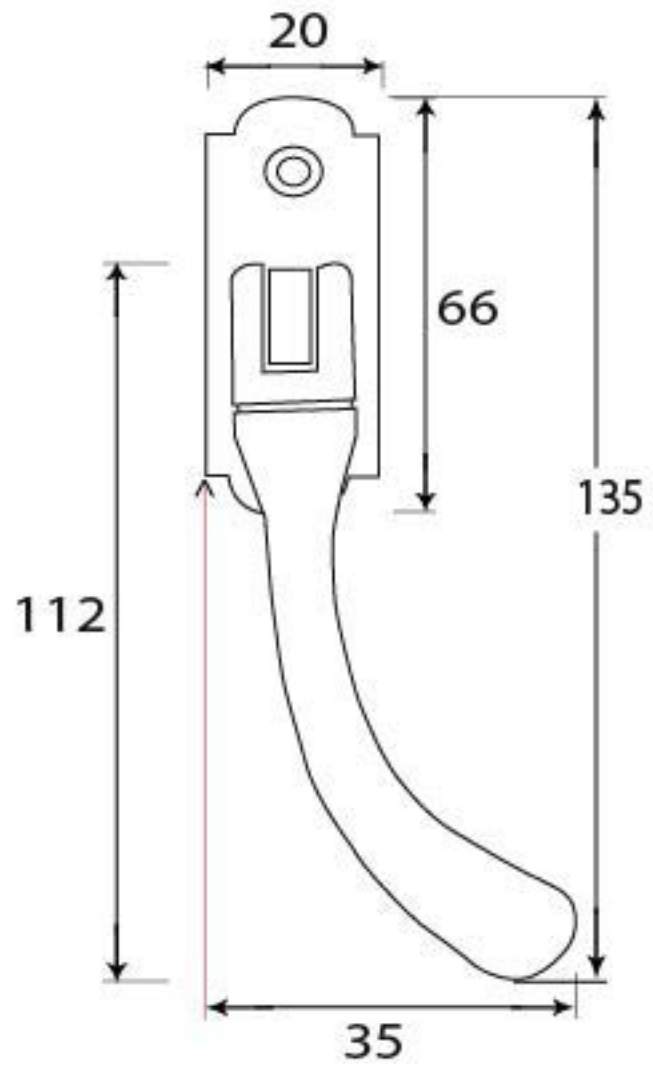

PRODUCT CODE 33298

HANDFORGED
TRADITIONAL
IRON MONGERY

Due to the hand crafted nature of our products all measurements are approximate and should be used as a guide only