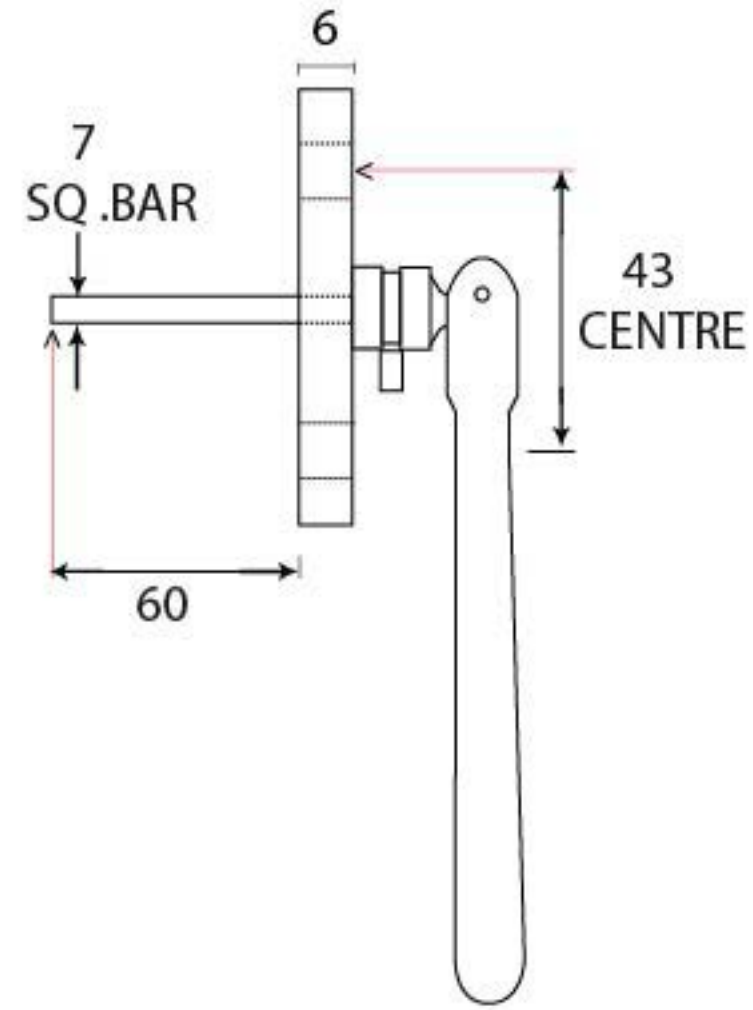

PRODUCT CODE 33298

HANDFORGED
TRADITIONAL
IRON MONGERY

Due to the hand crafted nature of our products all measurements are approximate and should be used as a guide only