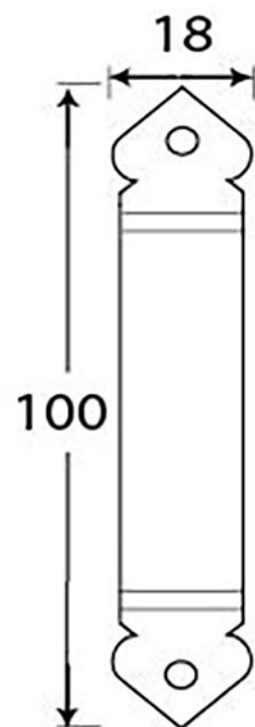

PRODUCT CODE 33304/1

3/4" (19mm)
x 2
gauge 6 (3.5mm)

HANDFORGED
TRADITIONAL
IRONMONGERY

Due to the hand crafted nature of our products all measurements are approximate and should be used as a guide only