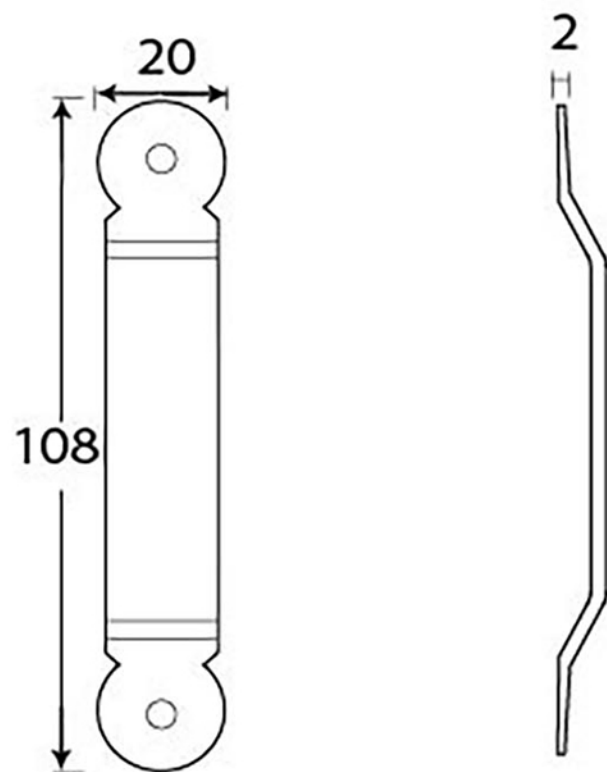

PRODUCT CODE 33304

3/4" (19mm)
x 2
gauge 6 (3.5mm)

HANDFORGED
TRADITIONAL
IRONMONGERY

Due to the hand crafted nature of our products all measurements are approximate and should be used as a guide only