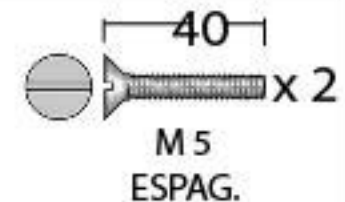

PRODUCT CODE 33310

HANDFORGED  
TRADITIONAL  
IRON MONGERY

Due to the hand crafted nature of our products all measurements are approximate and should be used as a guide only