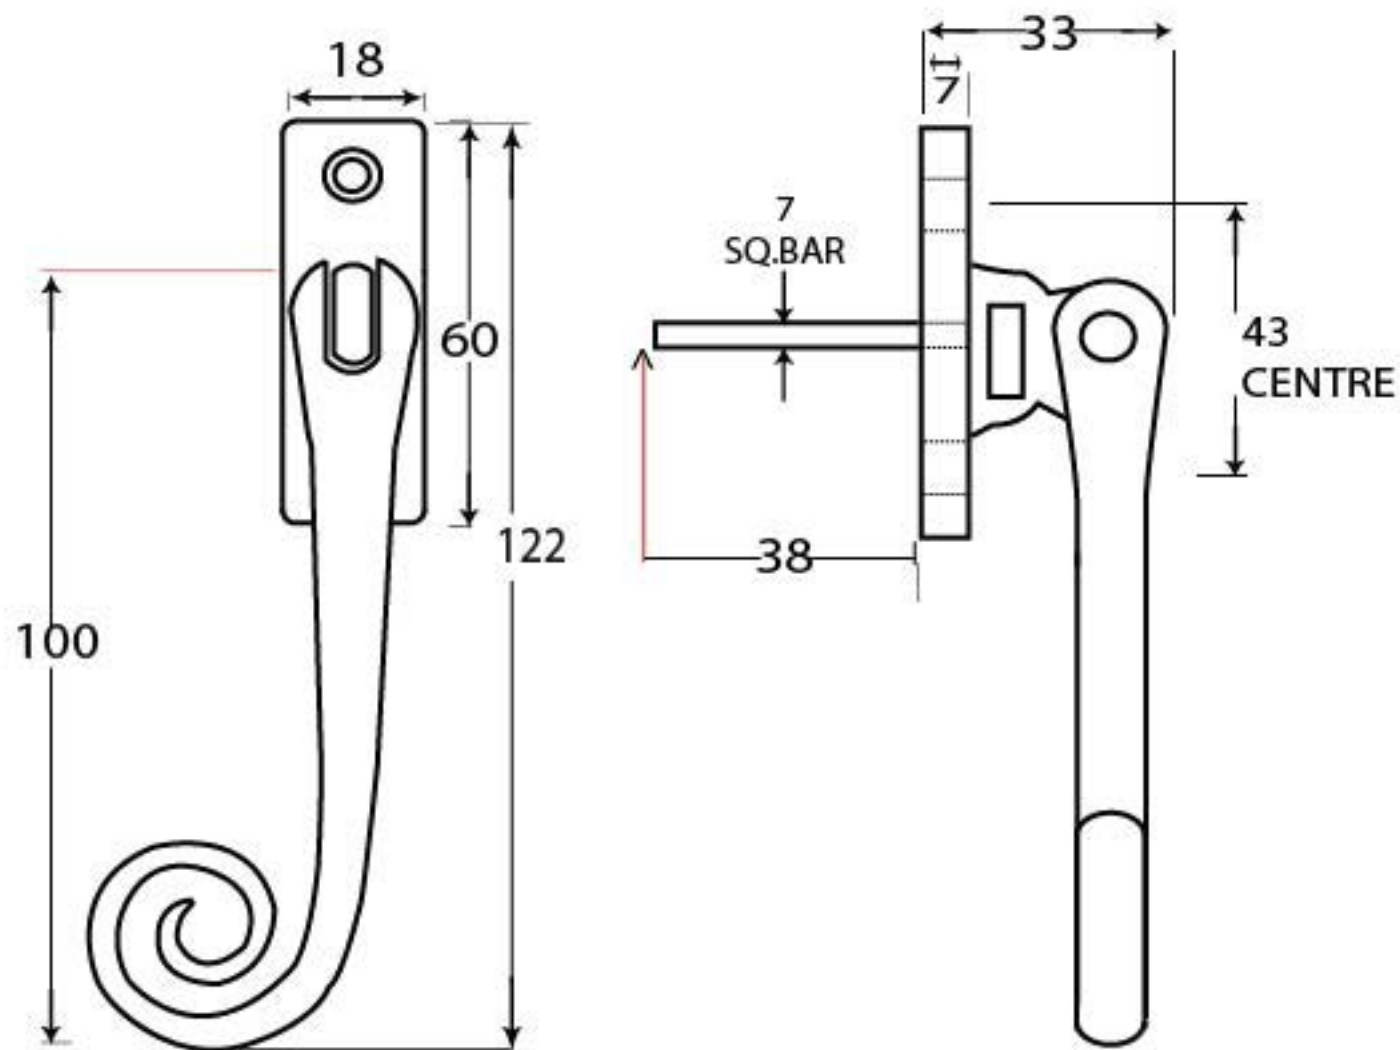

PRODUCT CODE 33310

HANDFORGED  
TRADITIONAL  
IRON MONGERY

Due to the hand crafted nature of our products all measurements are approximate and should be used as a guide only