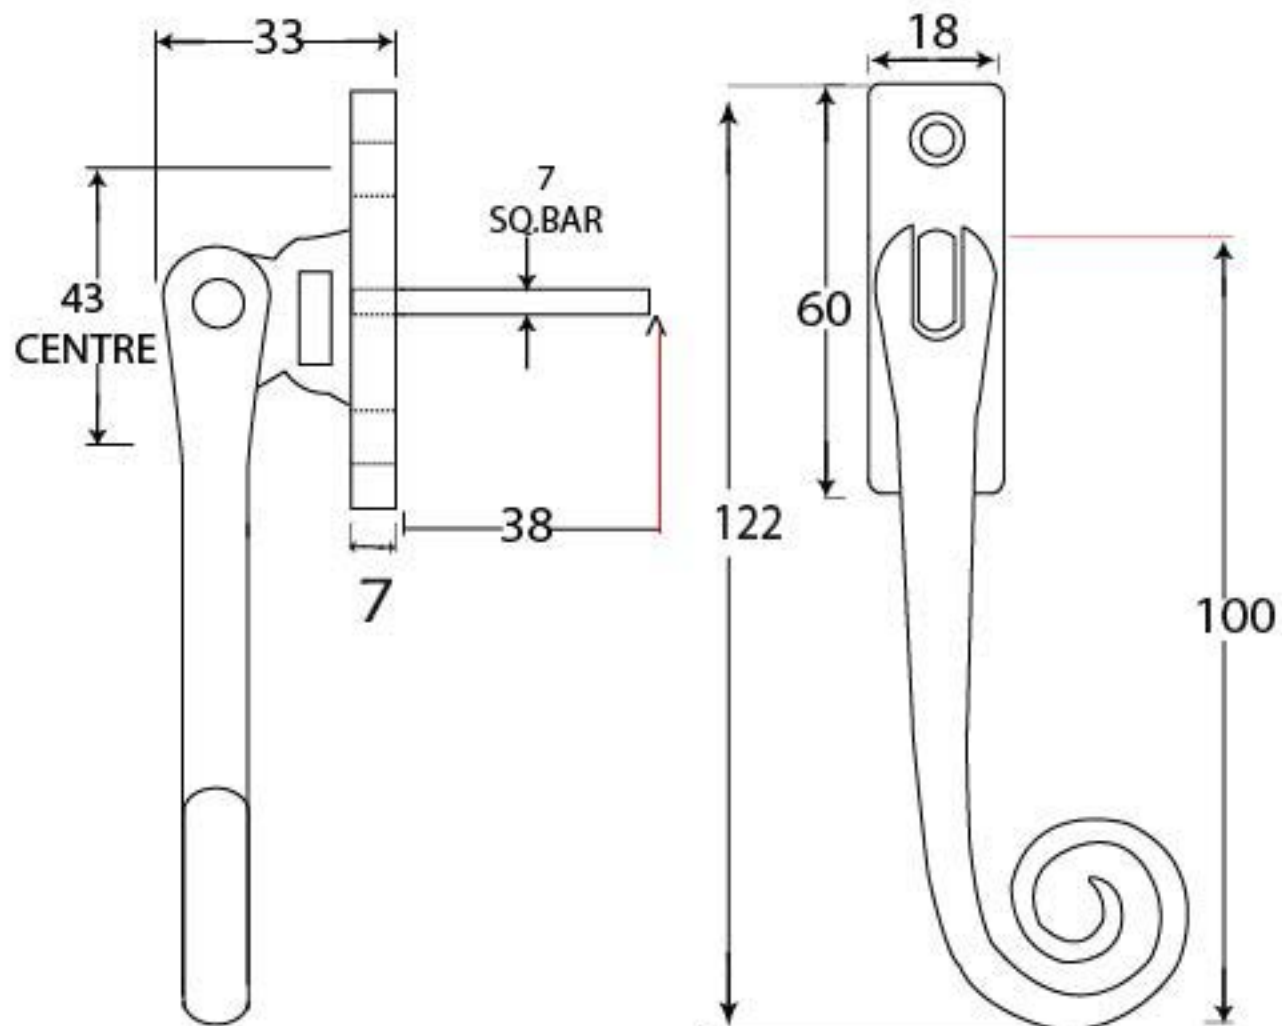

PRODUCT CODE 33311

M 5
ESPAG

HANDFORGED
TRADITIONAL
IRON MONGERY

Due to the hand crafted nature of our products all measurements are approximate and should be used as a guide only