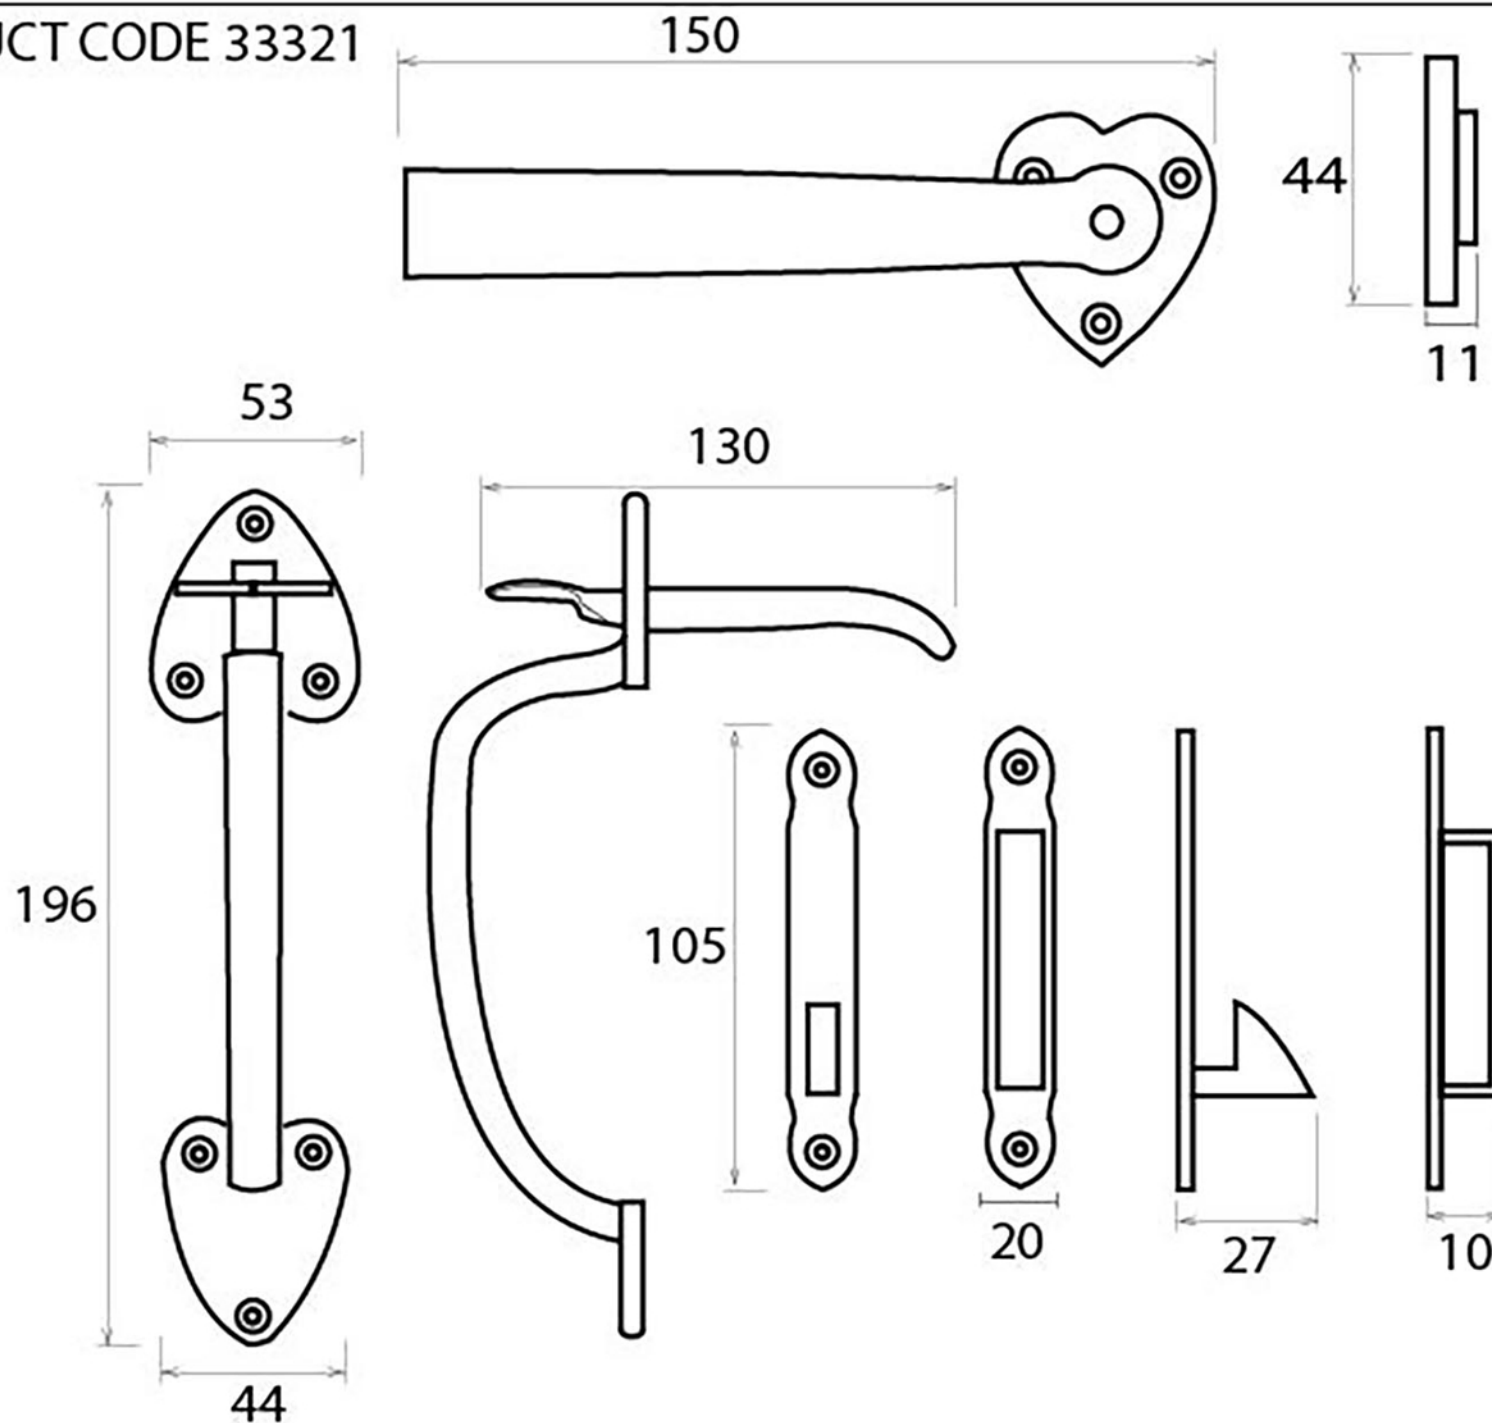

PRODUCT CODE 33321

3/4" (19mm)
x13
gauge 8 (4mm)

HANDFORGED
TRADITIONAL
IRONMONGERY

Due to the hand crafted nature of our products all measurements are approximate and should be used as a guide only