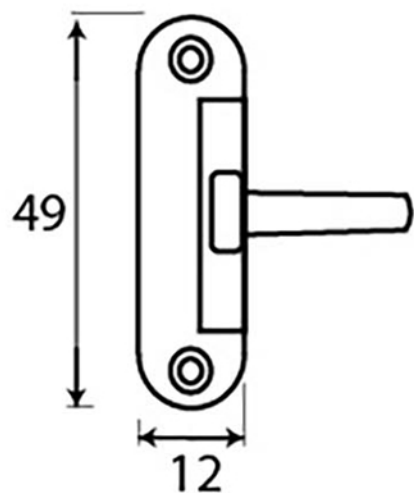

PRODUCT CODE 33322

3/4" (19mm)
X2
gauge 4 (3mm)

HANDFORGED
TRADITIONAL
IRONMONGERY

Due to the hand crafted nature of our products all measurements are approximate and should be used as a guide only