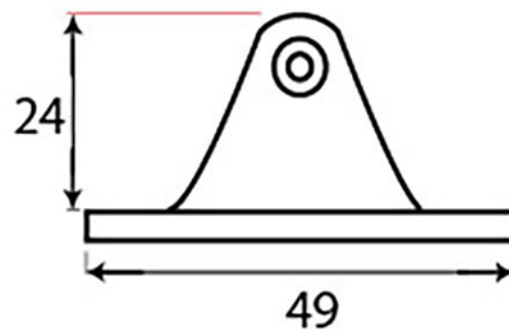

PRODUCT CODE 33322

3/4" (19mm)
X2
gauge 4 (3mm)

HANDFORGED
TRADITIONAL
IRONMONGERY

Due to the hand crafted nature of our products all measurements are approximate and should be used as a guide only