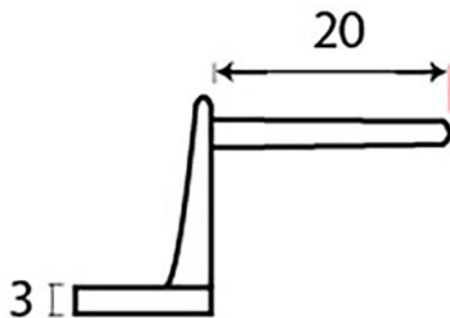

PRODUCT CODE 33322

3/4" (19mm)
X2
gauge 4 (3mm)

HANDFORGED
TRADITIONAL
IRONMONGERY

Due to the hand crafted nature of our products all measurements are approximate and should be used as a guide only