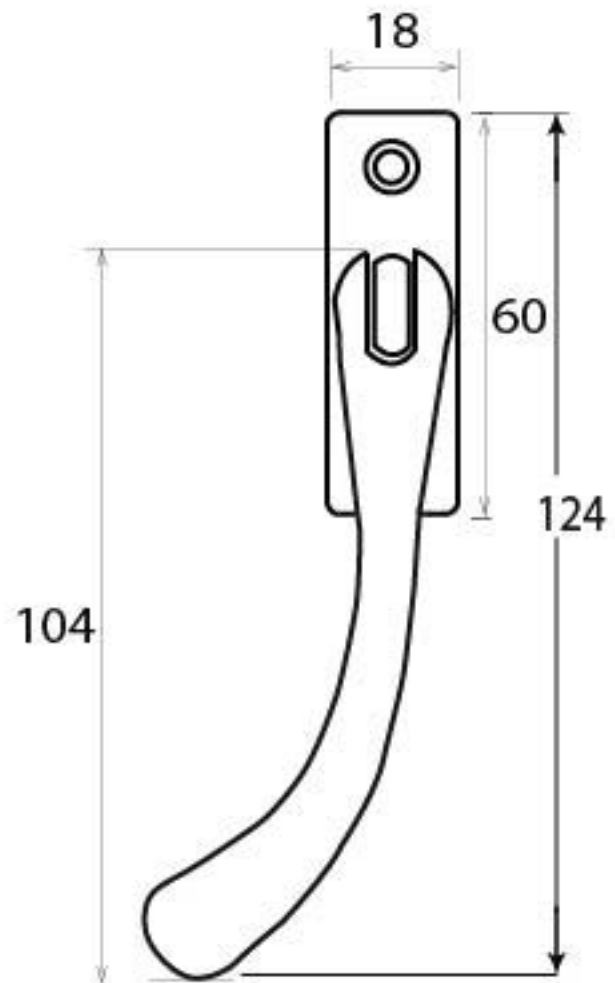

PRODUCT CODE 33328

M 5
ESPAG

HANDFORGED
TRADITIONAL
IRON MONGERY

Due to the hand crafted nature of our products all measurements are approximate and should be used as a guide only