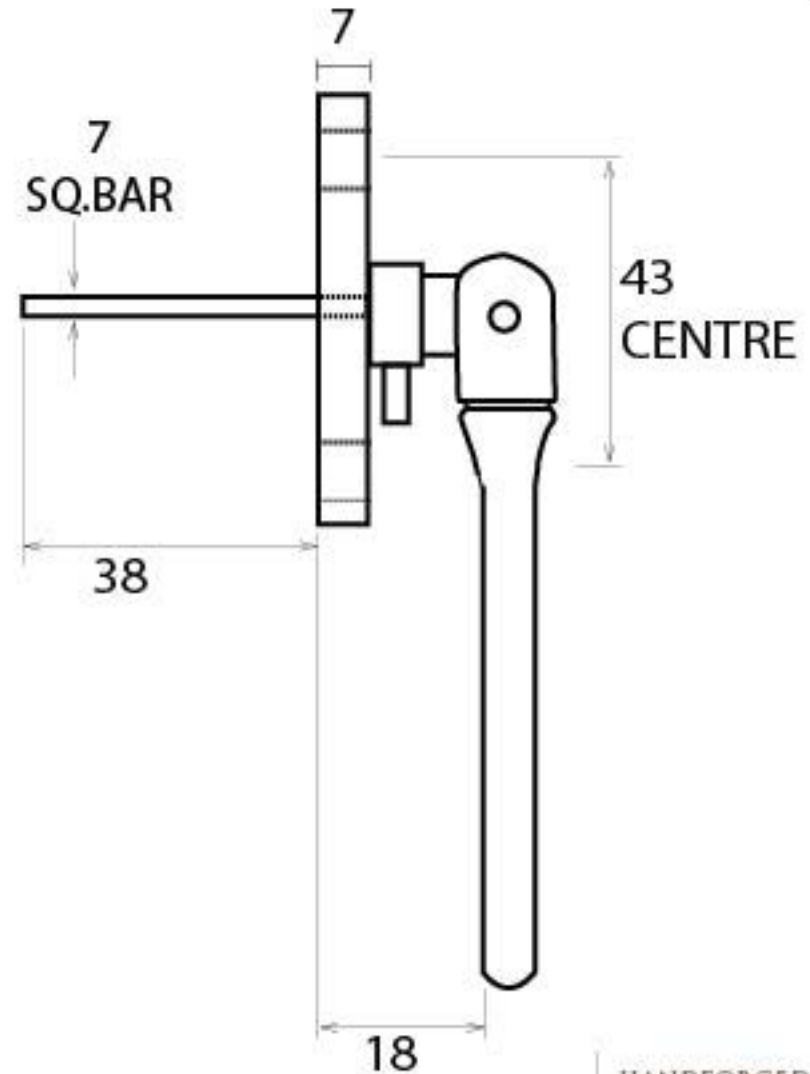

PRODUCT CODE 33328

M 5
ESPAG

HANDFORGED
TRADITIONAL
IRON MONGERY

Due to the hand crafted nature of our products all measurements are approximate and should be used as a guide only