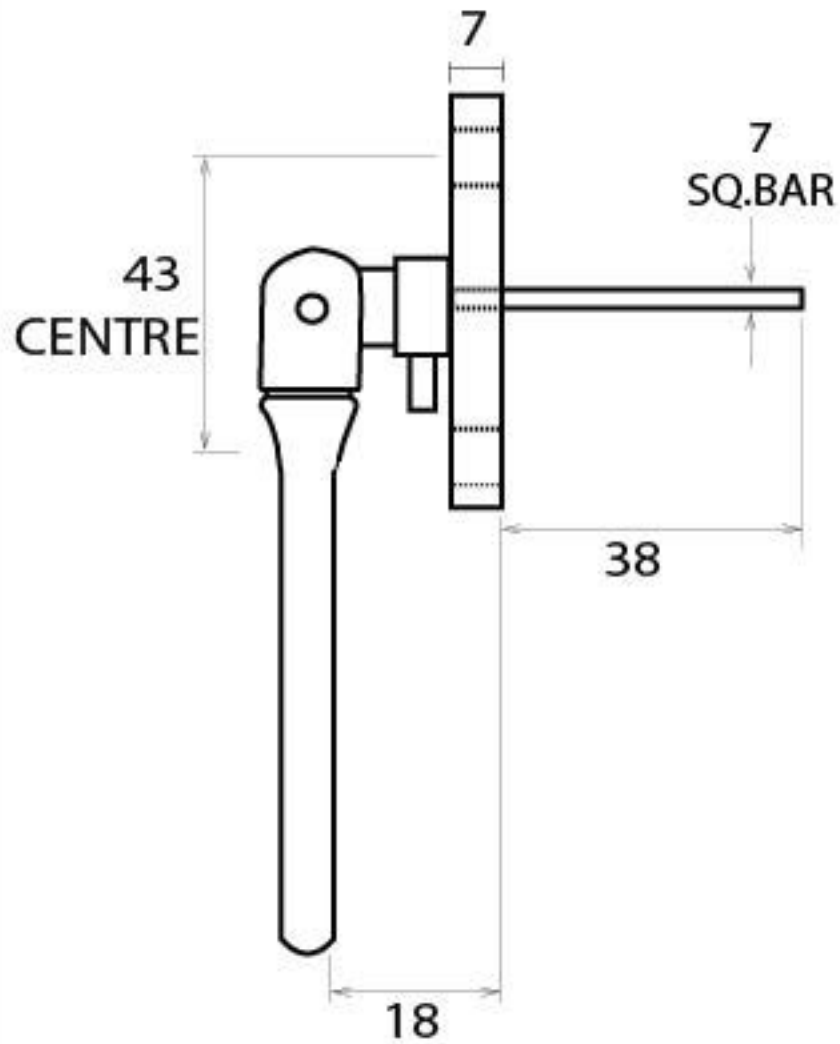

PRODUCT CODE 33329

M 5
ESPAG

HANDFORGED
TRADITIONAL
IRON MONGERY

Due to the hand crafted nature of our products all measurements are approximate and should be used as a guide only