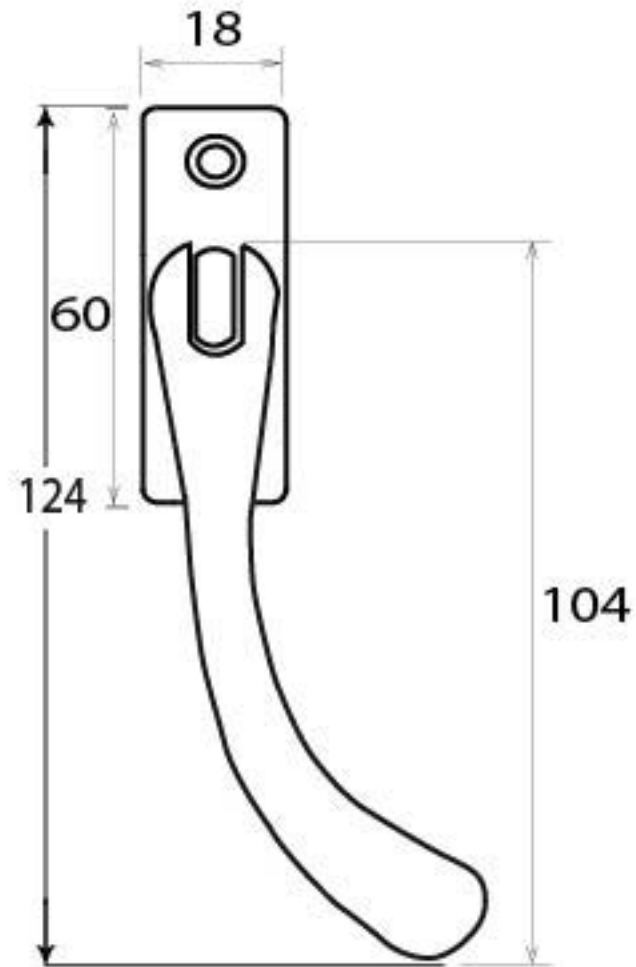

PRODUCT CODE 33329

M 5
ESPAG

HANDFORGED
TRADITIONAL
IRON MONGERY

Due to the hand crafted nature of our products all measurements are approximate and should be used as a guide only