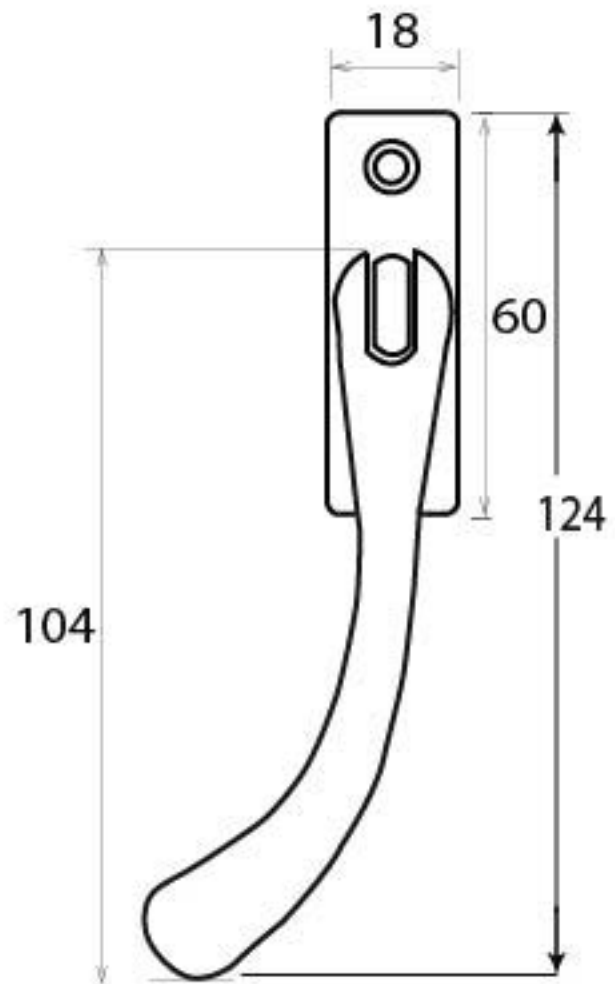

PRODUCT CODE 33331

M 5
ESPAG

HANDFORGED
TRADITIONAL
IRON MONGERY

Due to the hand crafted nature of our products all measurements are approximate and should be used as a guide only