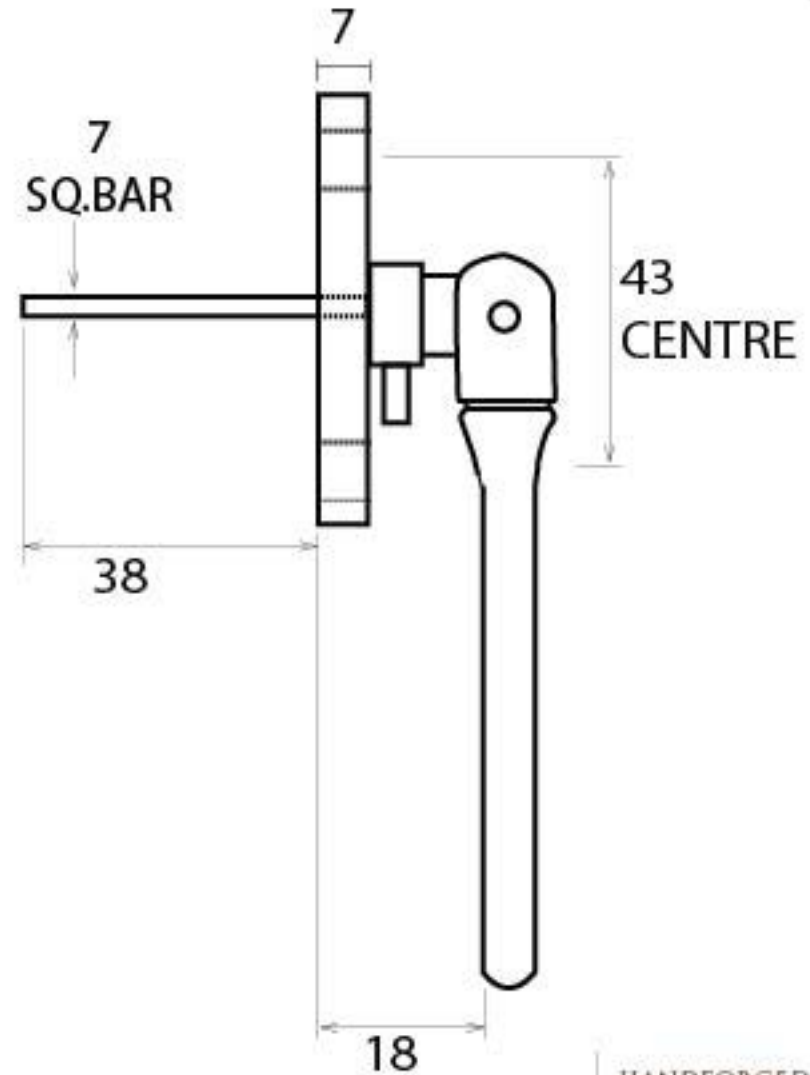

PRODUCT CODE 33331

M 5
ESPAG

HANDFORGED
TRADITIONAL
IRON MONGERY

Due to the hand crafted nature of our products all measurements are approximate and should be used as a guide only