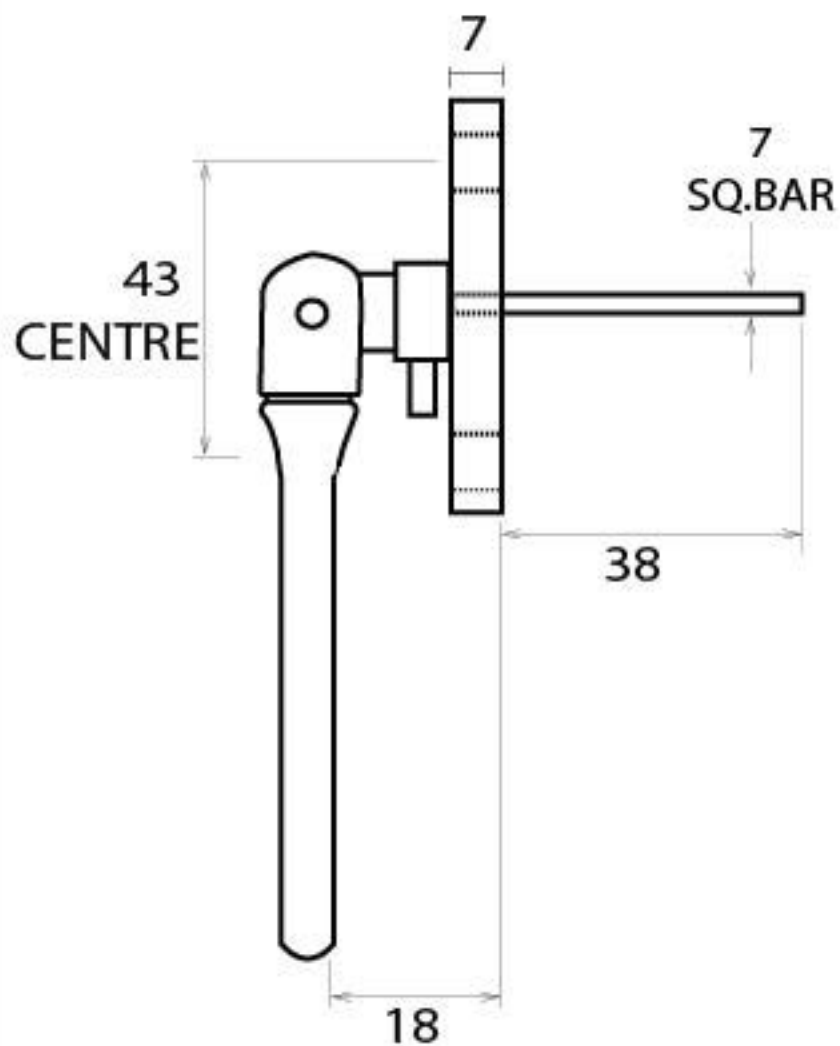

PRODUCT CODE 33332

M 5
ESPAG

HANDFORGED
TRADITIONAL
IRON MONGERY

Due to the hand crafted nature of our products all measurements are approximate and should be used as a guide only