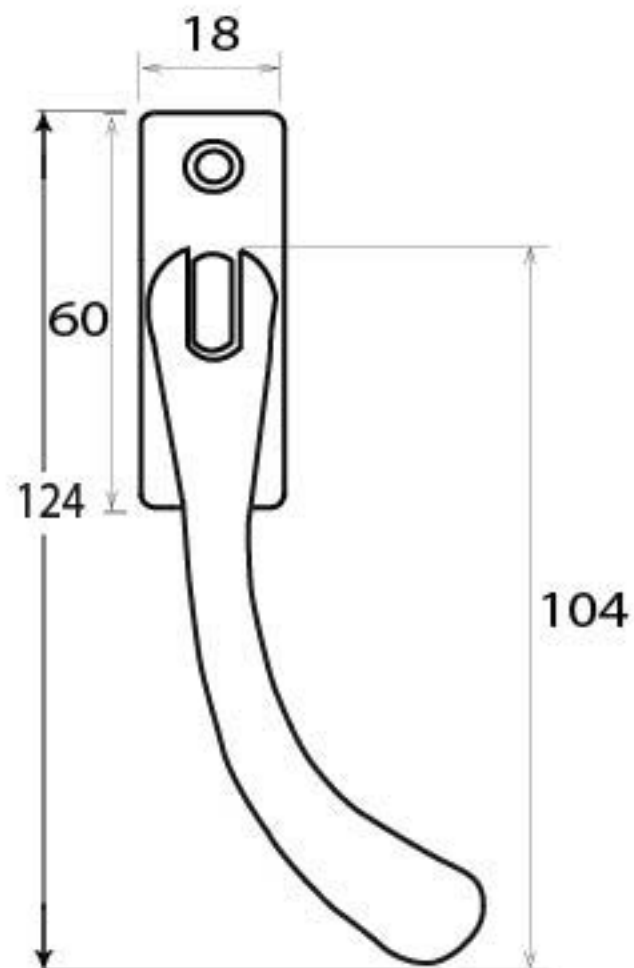

PRODUCT CODE 33332

M 5
ESPAG

HANDFORGED
TRADITIONAL
IRON MONGERY

Due to the hand crafted nature of our products all measurements are approximate and should be used as a guide only