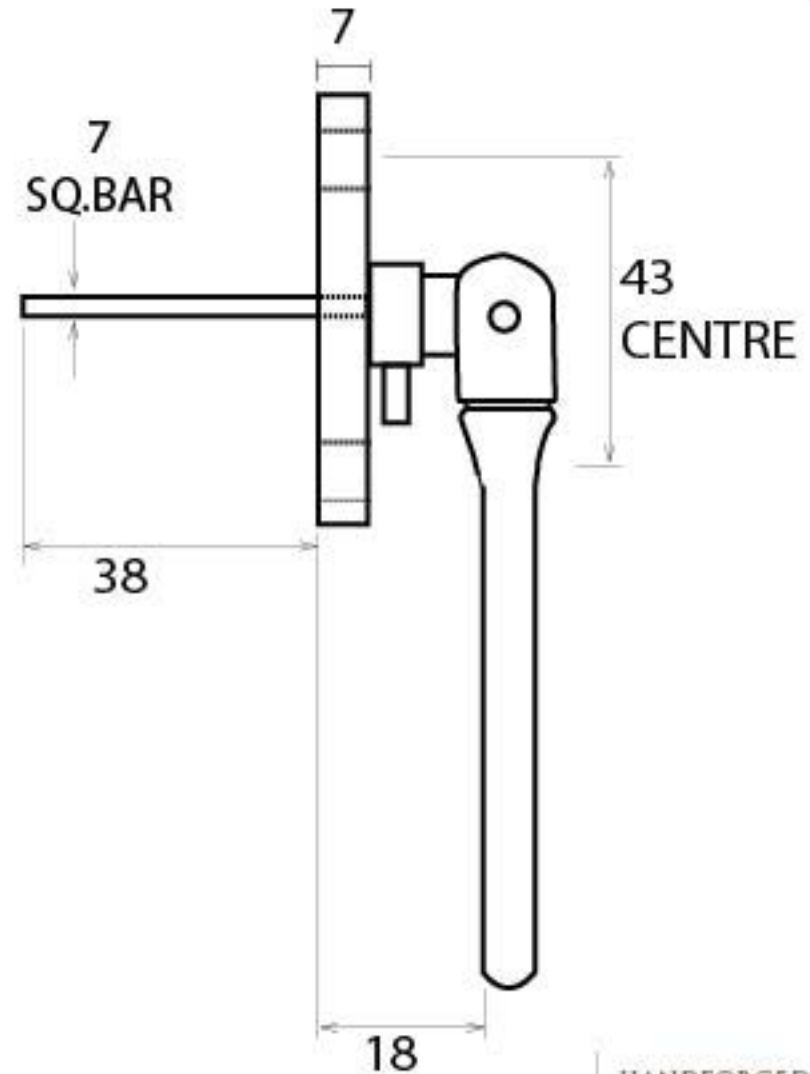

PRODUCT CODE 33333

M 5
ESPAG

HANDFORGED
TRADITIONAL
IRON MONGERY

Due to the hand crafted nature of our products all measurements are approximate and should be used as a guide only