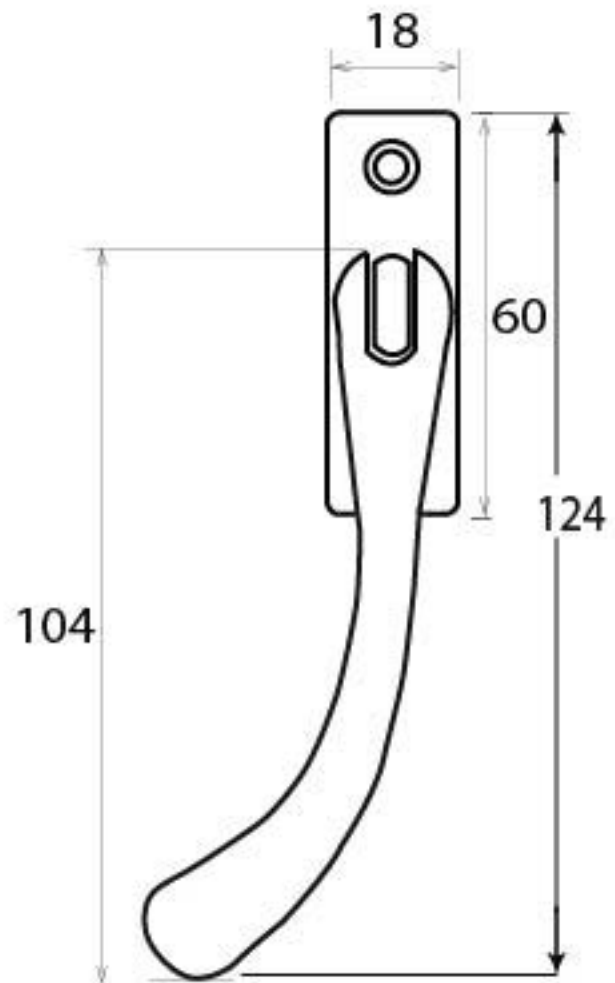

PRODUCT CODE 33333

M 5
ESPAG

HANDFORGED
TRADITIONAL
IRON MONGERY

Due to the hand crafted nature of our products all measurements are approximate and should be used as a guide only