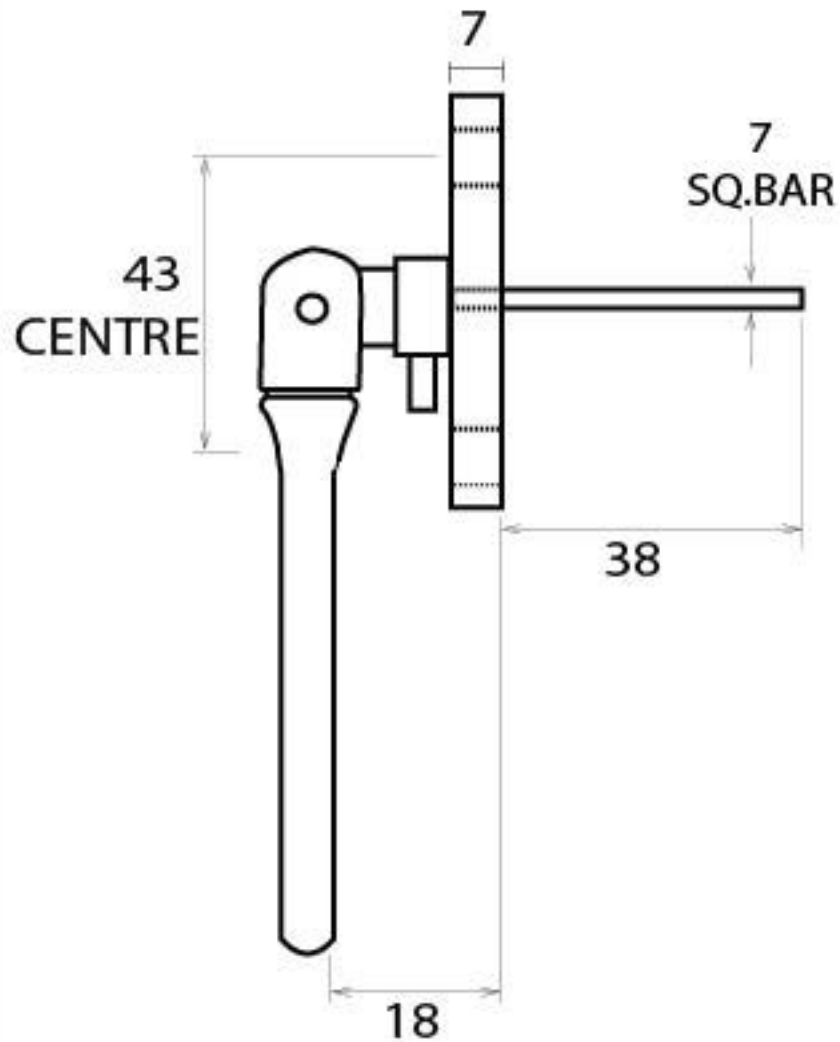

PRODUCT CODE 33334

M 5
ESPAG

HANDFORGED
TRADITIONAL
IRON MONGERY

Due to the hand crafted nature of our products all measurements are approximate and should be used as a guide only