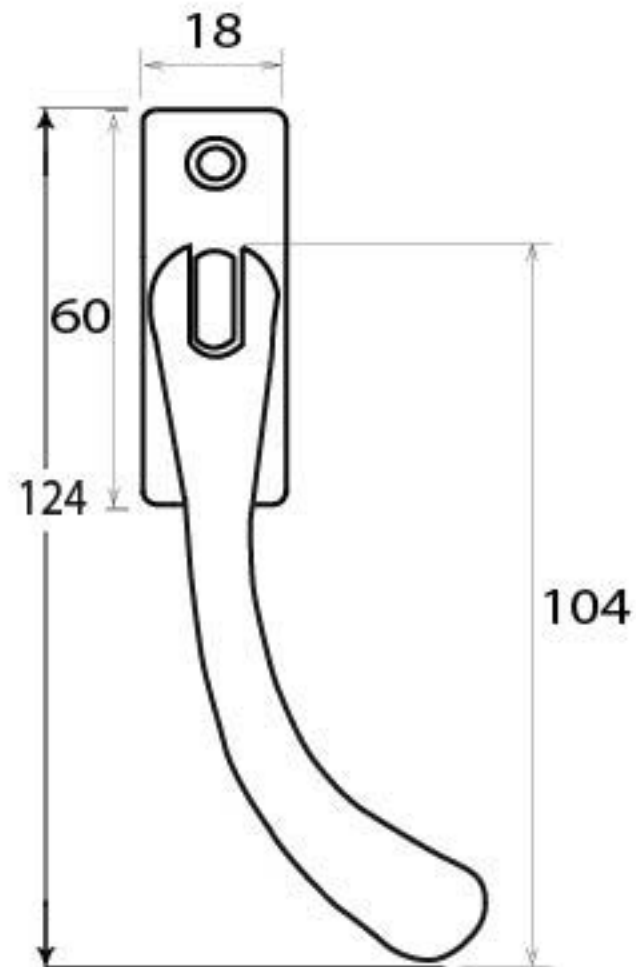

PRODUCT CODE 33334

M 5
ESPAG

HANDFORGED
TRADITIONAL
IRON MONGERY

Due to the hand crafted nature of our products all measurements are approximate and should be used as a guide only