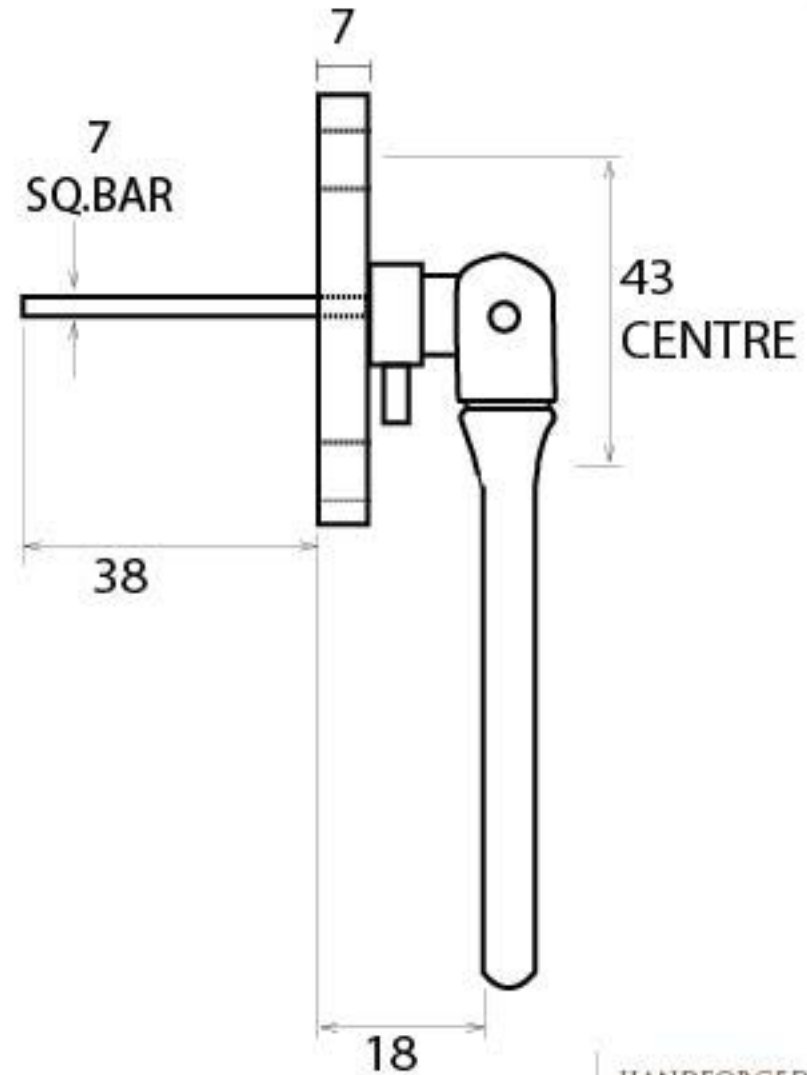

PRODUCT CODE 33335

M 5
ESPAG

HANDFORGED
TRADITIONAL
IRON MONGERY

Due to the hand crafted nature of our products all measurements are approximate and should be used as a guide only