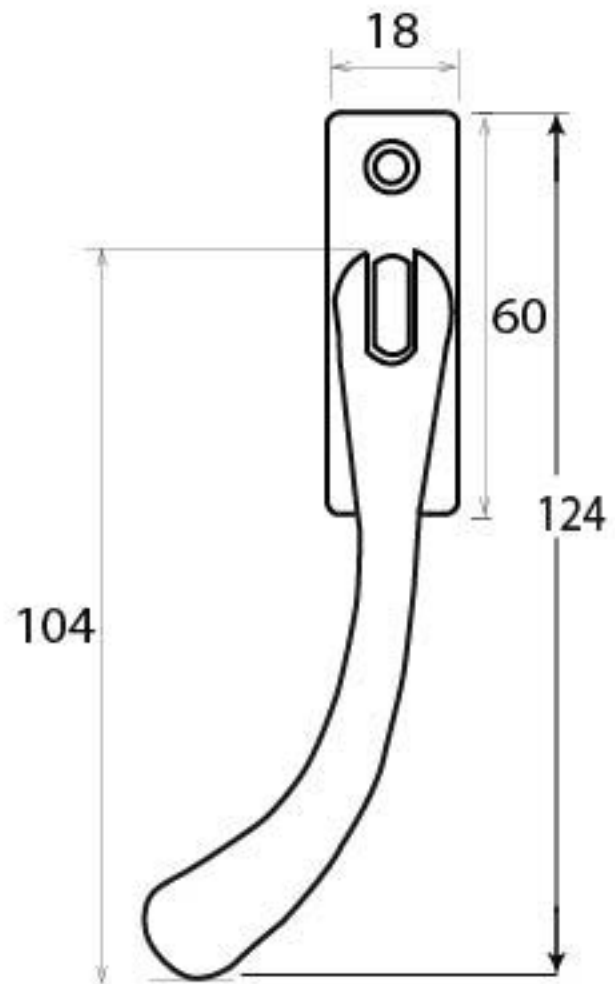

PRODUCT CODE 33335

M 5
ESPAG

HANDFORGED
TRADITIONAL
IRON MONGERY

Due to the hand crafted nature of our products all measurements are approximate and should be used as a guide only