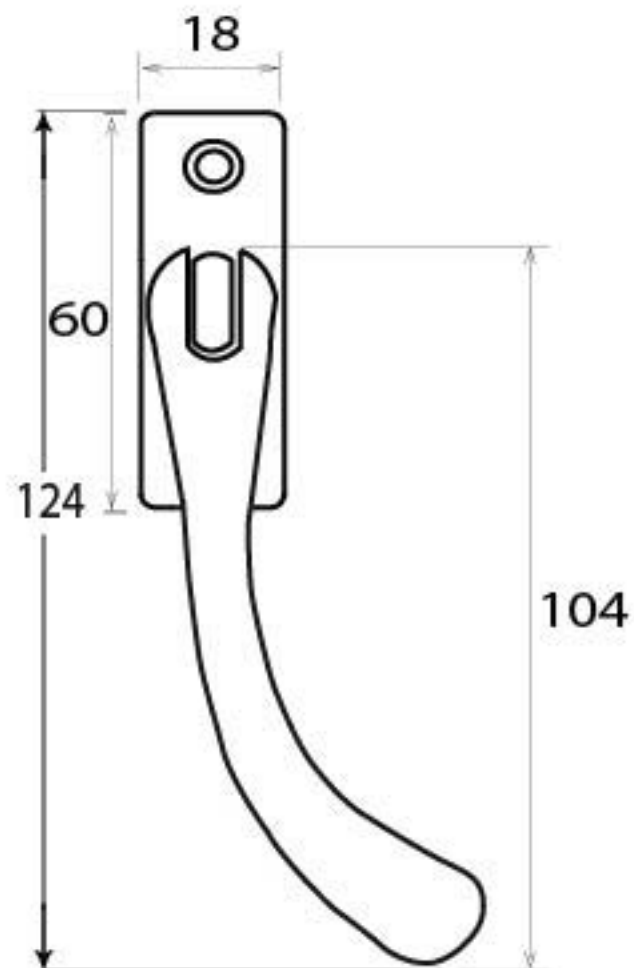

PRODUCT CODE 33336

M 5  
ESPAG

HANDFORGED  
TRADITIONAL  
IRON MONGERY

Due to the hand crafted nature of our products all measurements are approximate and should be used as a guide only