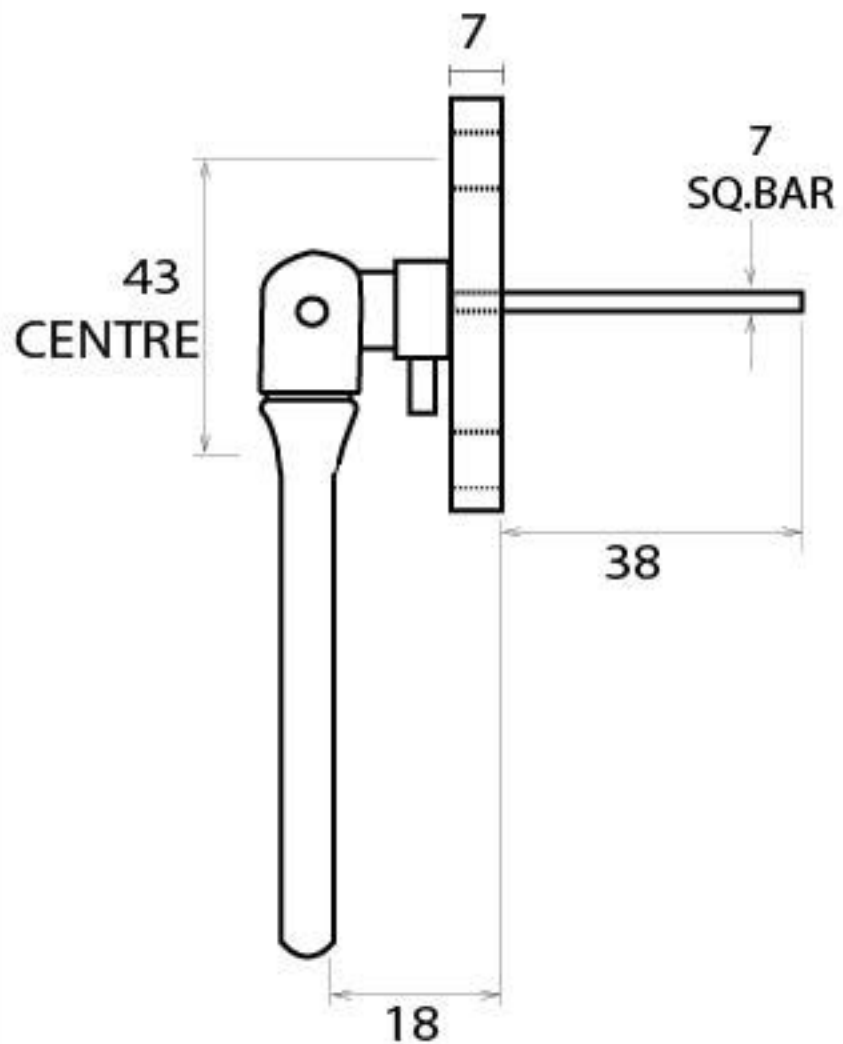

PRODUCT CODE 33336

M 5  
ESPAG

HANDFORGED  
TRADITIONAL  
IRON MONGERY

Due to the hand crafted nature of our products all measurements are approximate and should be used as a guide only