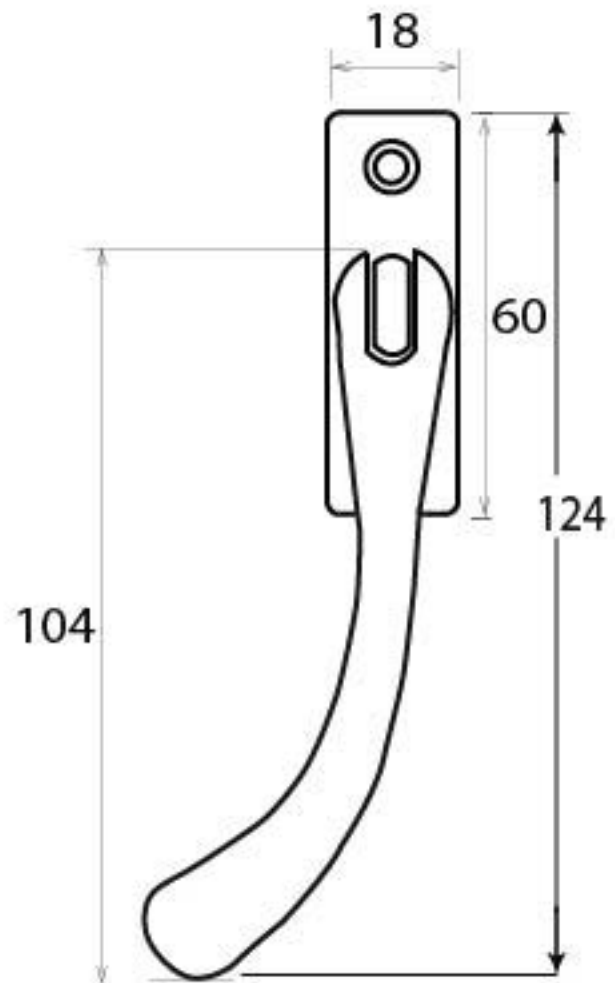

PRODUCT CODE 33337

M 5  
ESPAG

HANDFORGED  
TRADITIONAL  
IRON MONGERY

Due to the hand crafted nature of our products all measurements are approximate and should be used as a guide only