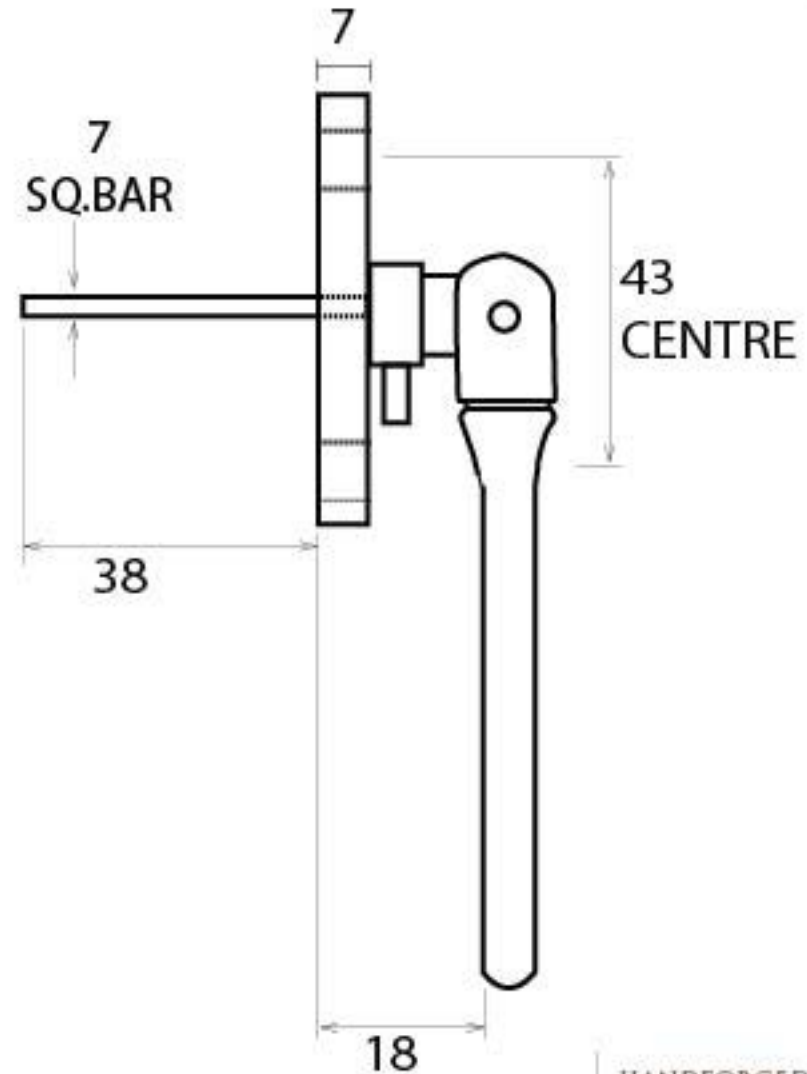

PRODUCT CODE 33337

M 5  
ESPAG

HANDFORGED  
TRADITIONAL  
IRON MONGERY

Due to the hand crafted nature of our products all measurements are approximate and should be used as a guide only