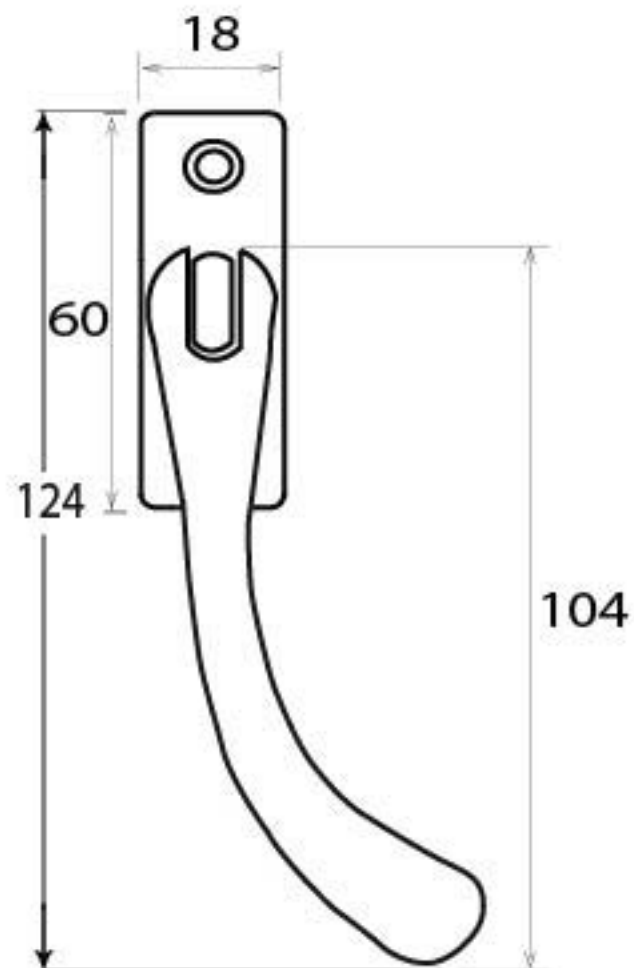

PRODUCT CODE 33338

M 5
ESPAG

HANDFORGED
TRADITIONAL
IRON MONGERY

Due to the hand crafted nature of our products all measurements are approximate and should be used as a guide only