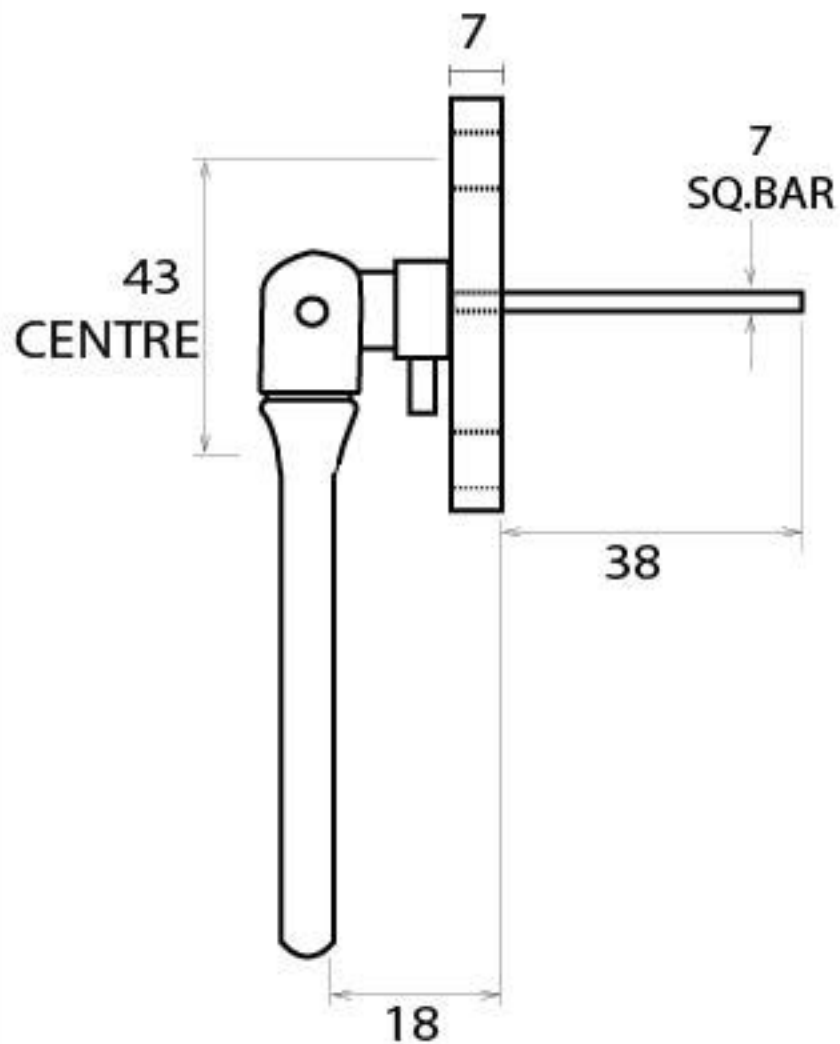

PRODUCT CODE 33338

M 5
ESPAG

HANDFORGED
TRADITIONAL
IRON MONGERY

Due to the hand crafted nature of our products all measurements are approximate and should be used as a guide only