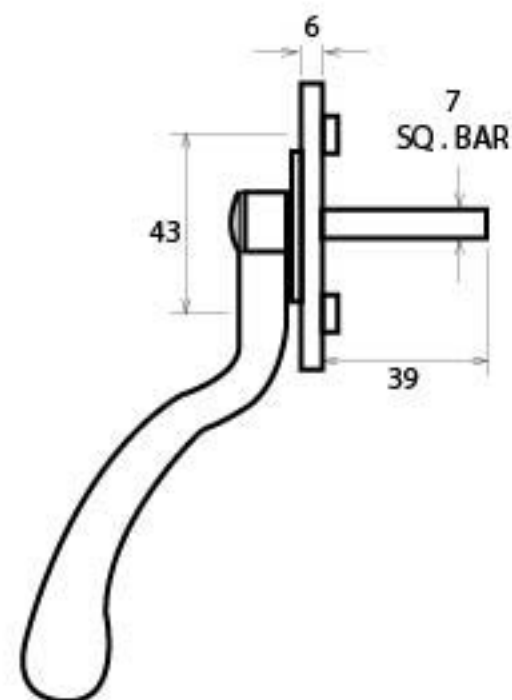

PRODUCT CODE 33339

HANDFORGED
TRADITIONAL
IRON MONGERY

Due to the hand crafted nature of our products all measurements are approximate and should be used as a guide only