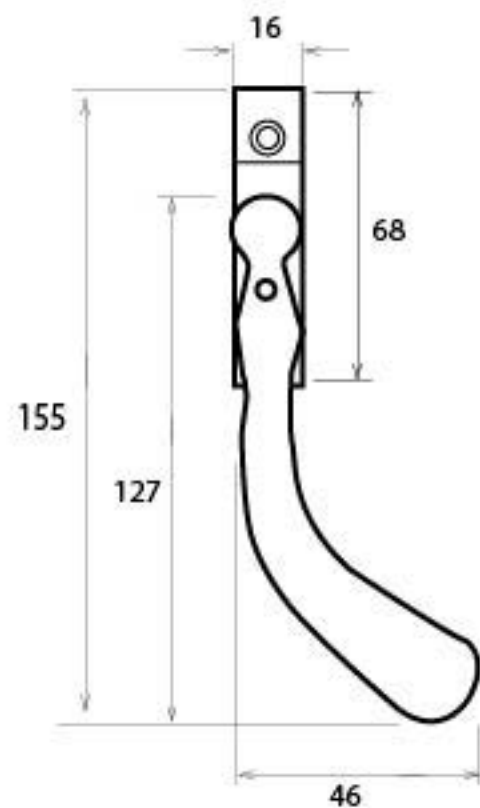

PRODUCT CODE 33339

HANDFORGED
TRADITIONAL
IRON MONGERY

Due to the hand crafted nature of our products all measurements are approximate and should be used as a guide only