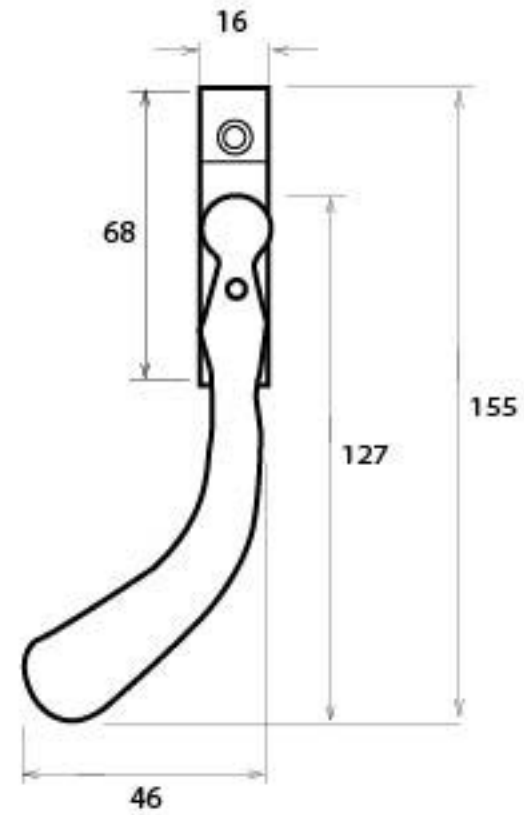

PRODUCT CODE 33340

HANDFORGED
TRADITIONAL
IRON MONGERY

Due to the hand crafted nature of our products all measurements are approximate and should be used as a guide only