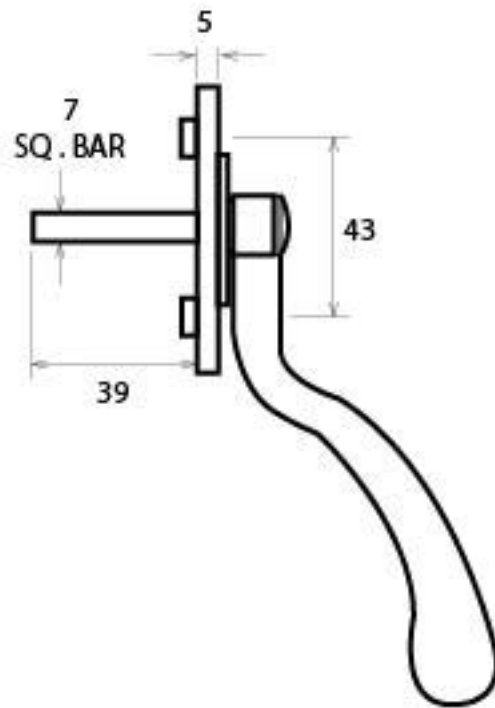

PRODUCT CODE 33340

HANDFORGED
TRADITIONAL
IRON MONGERY

Due to the hand crafted nature of our products all measurements are approximate and should be used as a guide only