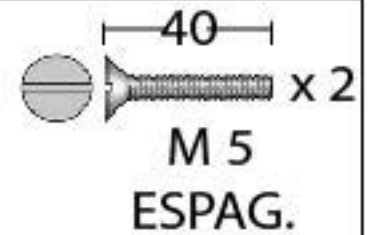

PRODUCT CODE 33341

HANDFORGED
TRADITIONAL
IRON MONGERY

Due to the hand crafted nature of our products all measurements are approximate and should be used as a guide only