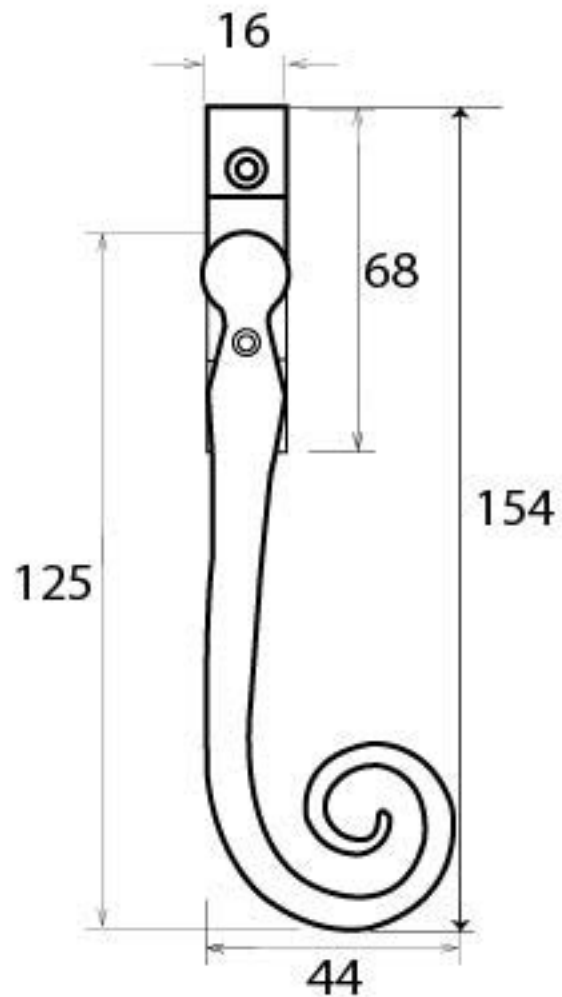

PRODUCT CODE 33341

HANDFORGED
TRADITIONAL
IRON MONGERY

Due to the hand crafted nature of our products all measurements are approximate and should be used as a guide only