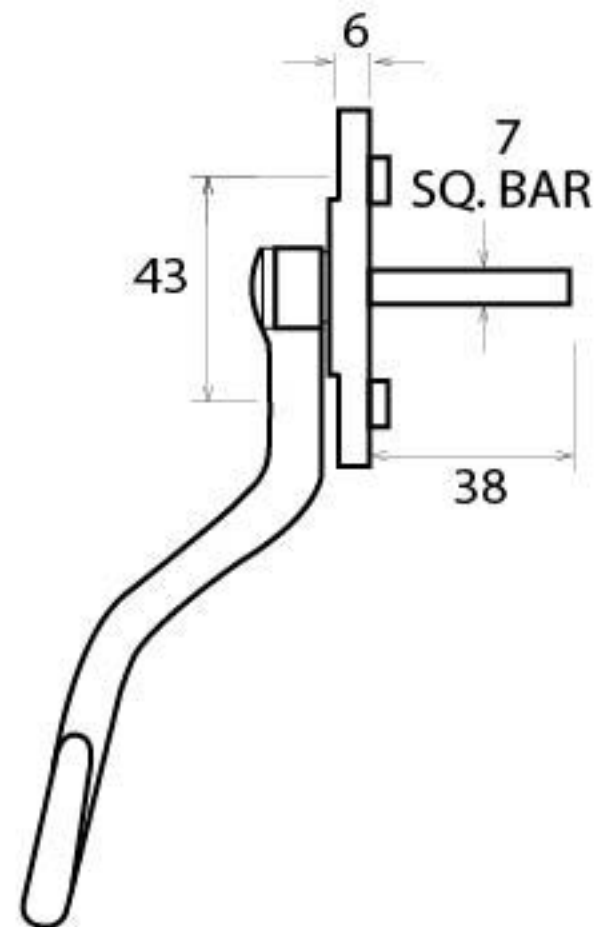

PRODUCT CODE 33341

HANDFORGED
TRADITIONAL
IRON MONGERY

Due to the hand crafted nature of our products all measurements are approximate and should be used as a guide only